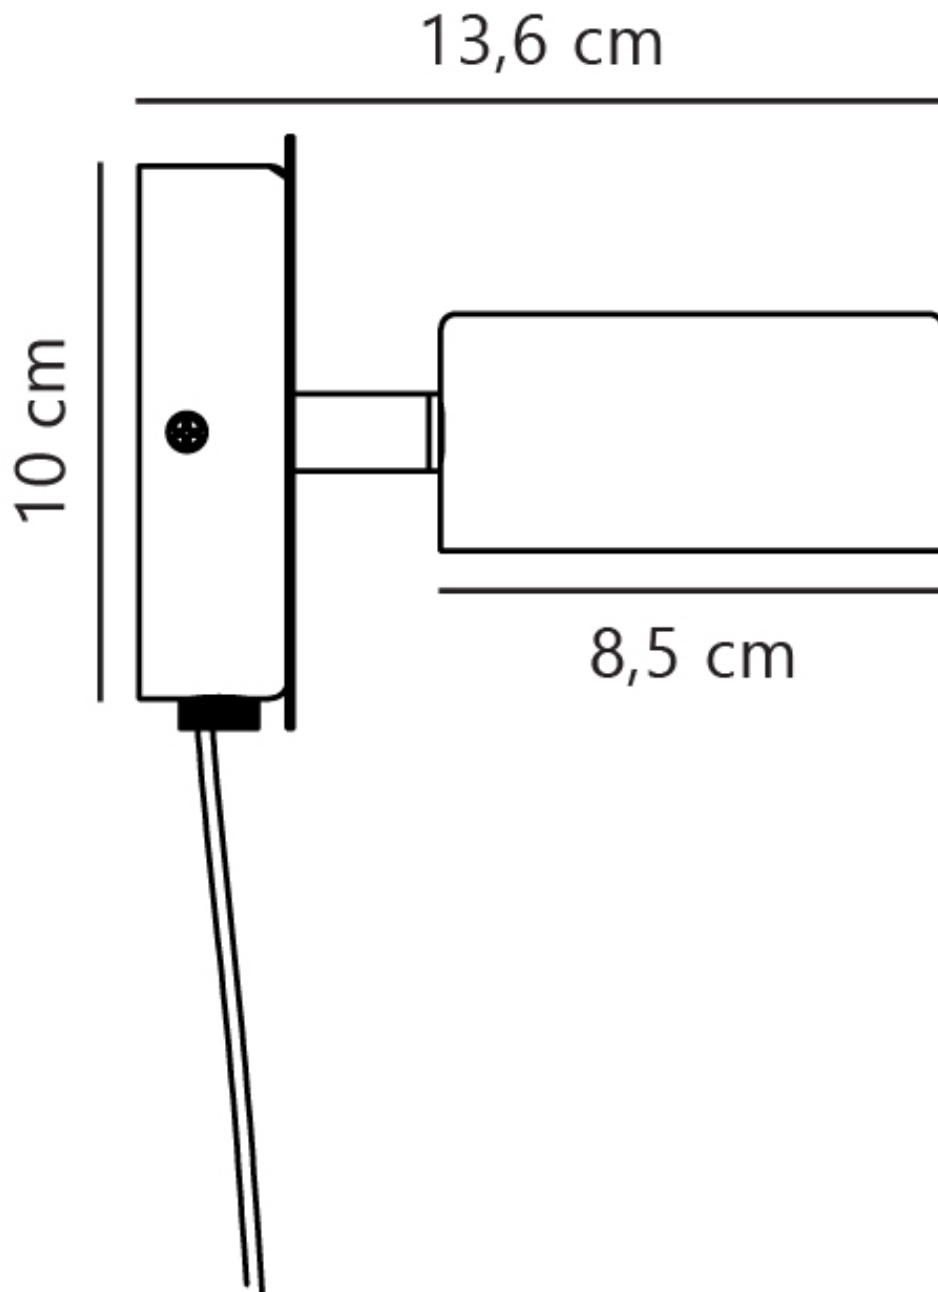

Nordlux - Clyde - 2010821003 - LED Black Plug In Reading Wall Light