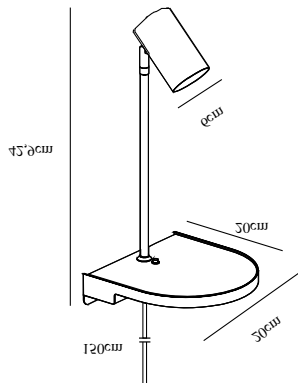

CODY | WALL LIGHT | BLACK

2112001003

nordlux®

Voltage (V): 230 Volt
IP degree: IP20
Maximum bulb wattage (W): 15W
Class (Class 1, Class 2, Class 3):
Class 2 (Double isolated)
Bulb base: GU10
Switch placement: On the fixture

Primary material: Metal
Color of the cable: Black
Length of the cable (cm): 150
Surface material of the cable:
Plastic
Is the cable replaceable: False
Color: Black

Height (cm): 42.9
Width (cm): 20
Tube Diameter (cm): 1.13
Shade Diameter (cm): 6
Outdoor base dimension (cm): 20
Length (cm): 20
Projection (cm): 20
Tilt Angle (°): 90
Turning Angle (°): 350

EAN: 5704924005114
TUN: 2148695
Item Number: 2112001003
Pcs Per Master Carton: 3

Sales Box Height (cm): 39
Sales Box Width (cm): 21
Sales Box Depth (cm): 21
Sales Box Volume m³: 0.0172
Product net weight (kg): 1.45

- Compact and minimalist design
- Multifunctional bedside lamp
- USB port for charging your phone or other device
- Small shelf for storage
- Adjustable lamp head for a directional light

Cody is a multifunctional wall lamp in a compact, minimalist design. The practical shelf is perfect for keeping your most important necessities within reach. A USB port underneath the lamp makes it easy to charge your phone or other device. You can easily adjust the lamp head for a practical, directional light.