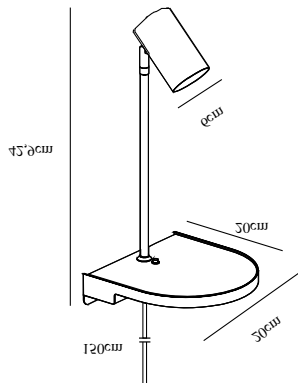

CODY | WALL LIGHT | WHITE

2112001001

nordlux®

Voltage (V): 230 Volt
IP degree: IP20
Maximum bulb wattage (W): 15W
Class (Class 1, Class 2, Class 3):
Class 2 (Double isolated)
Bulb base: GU10
Switch placement: On the fixture

Primary material: Metal
Color of the cable: White
Length of the cable (cm): 150
Surface material of the cable:
Plastic
Is the cable replaceable: False
Color: White

Height (cm): 42.9
Width (cm): 20
Tube Diameter (cm): 1.13
Shade Diameter (cm): 6
Outdoor base dimension (cm): 20
Length (cm): 20
Projection (cm): 20
Tilt Angle (°): 90
Turning Angle (°): 350

EAN: 5704924005107
TUN: 2148694
Item Number: 2112001001
Pcs Per Master Carton: 3

Sales Box Height (cm): 39
Sales Box Width (cm): 21
Sales Box Depth (cm): 21
Sales Box Volume m³: 0.0172
Product net weight (kg): 1.45

- Compact and minimalist design
- Multifunctional bedside lamp
- USB port for charging your phone or other device
- Small shelf for storage
- Adjustable lamp head for a directional light

Cody is a multifunctional wall lamp in a compact, minimalist design. The practical shelf is perfect for keeping your most important necessities within reach. A USB port underneath the lamp makes it easy to charge your phone or other device. You can easily adjust the lamp head for a practical, directional light.