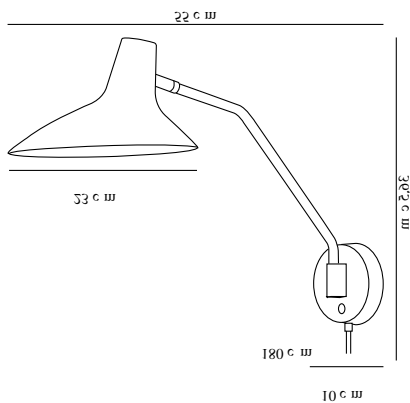

# DARCI | WALL LIGHT | BLACK

2120551003

Voltage (V): 230 Volt  
IP degree: IP20  
Maximum bulb wattage (W): 25W  
Class (Class 1, Class 2, Class 3):  
Class 2 (Double isolated)  
Bulb base: E14  
Switch placement: On the fixture

Primary material: Metal  
Secondary material: Plastic  
Color of the cable: Black  
Length of the cable (cm): 180  
Surface material of the cable:  
Textile  
Is the cable replaceable: True  
Color: Black

Height (cm): 36.5  
Width (cm): 23  
Tube Diameter (cm): 1.25  
Shade Diameter (cm): 23  
Shade Height (cm): 16.5  
Outdoor base dimension (cm): 11  
Length (cm): 55  
Tilt Angle (°): 135  
Turning Angle (°): 120

EAN: 5704924004247  
Item Number: 2120551003  
Pcs Per Master Carton: 3

Sales Box Height (cm): 71  
Sales Box Width(cm): 26.5  
Sales Box Depth (cm): 17.5  
Sales Box Volume m<sup>3</sup> : 0.0329  
Product net weight (kg): 0.92