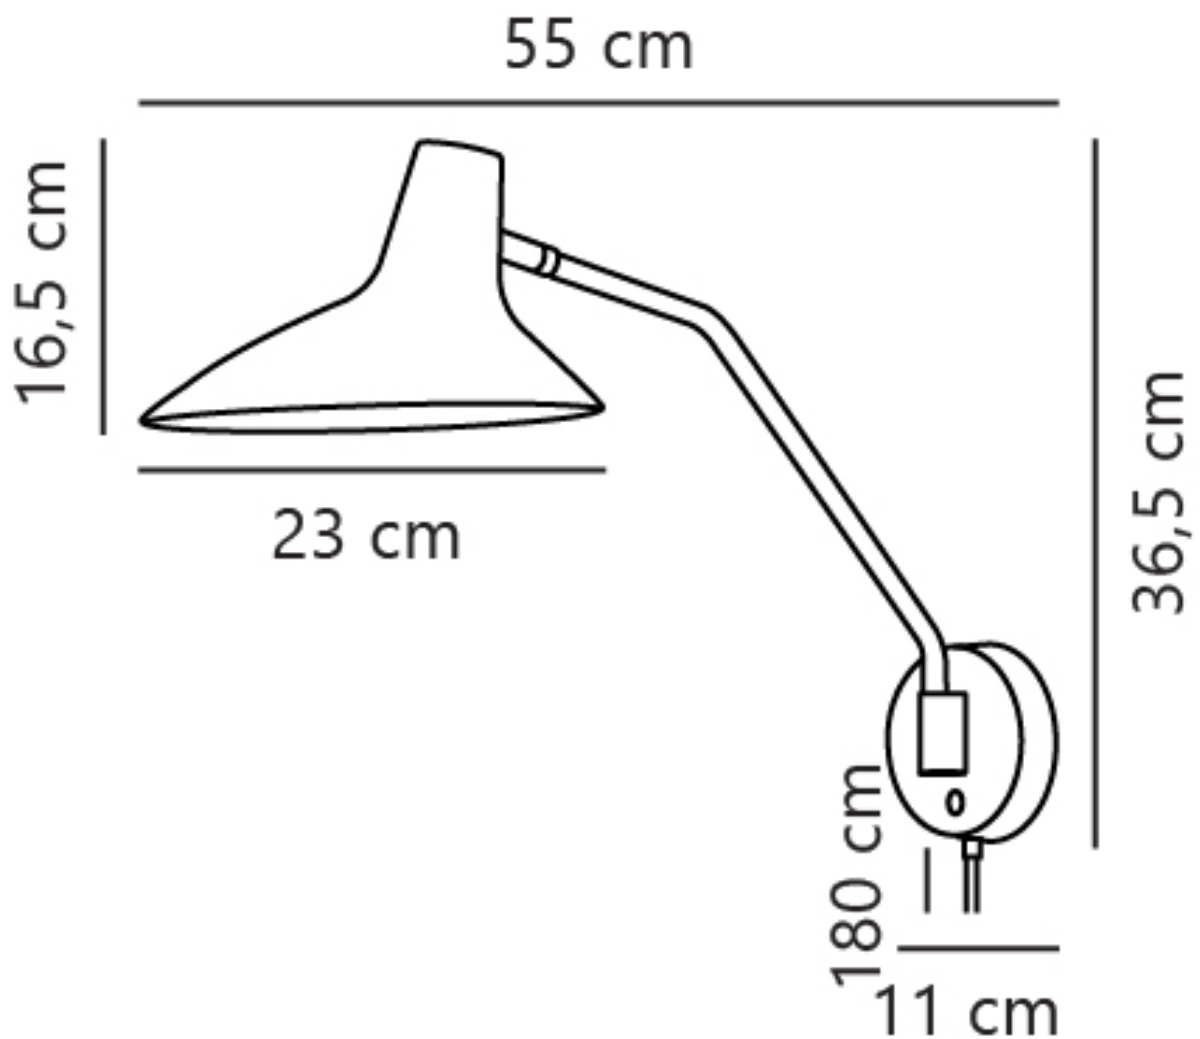

Nordlux - Darci - 2120551003 - Black Plug In Reading Wall Light

CONTACT