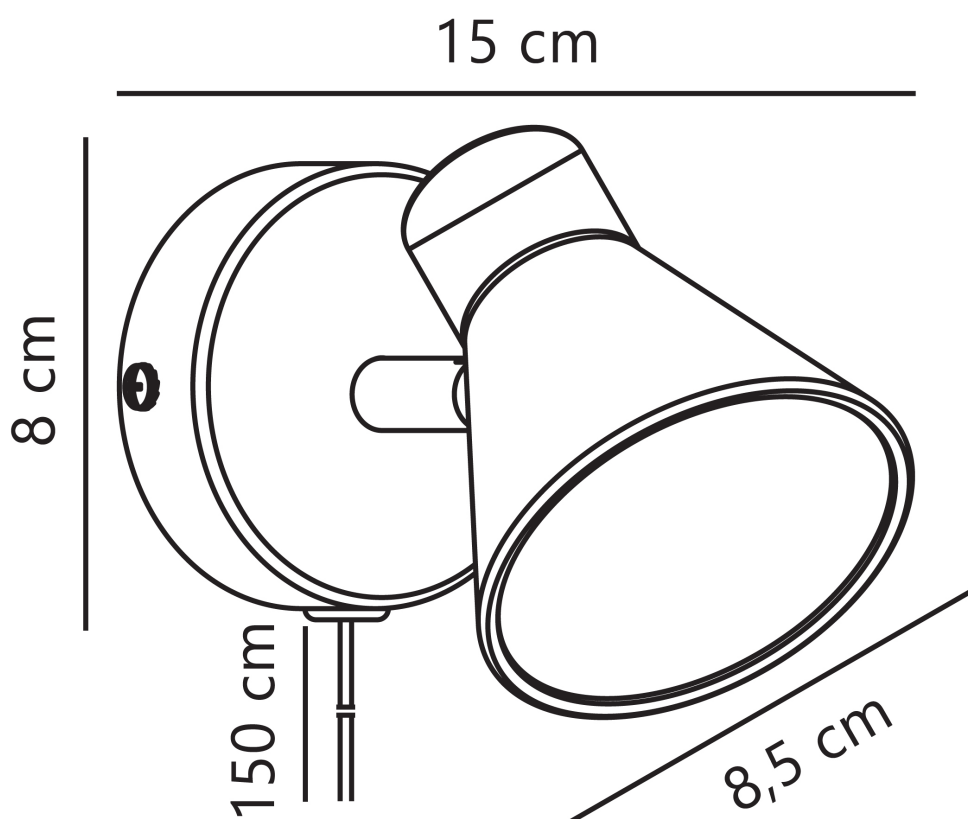

Nordlux - Eik - 45761010 - Grey Plug In Spotlight