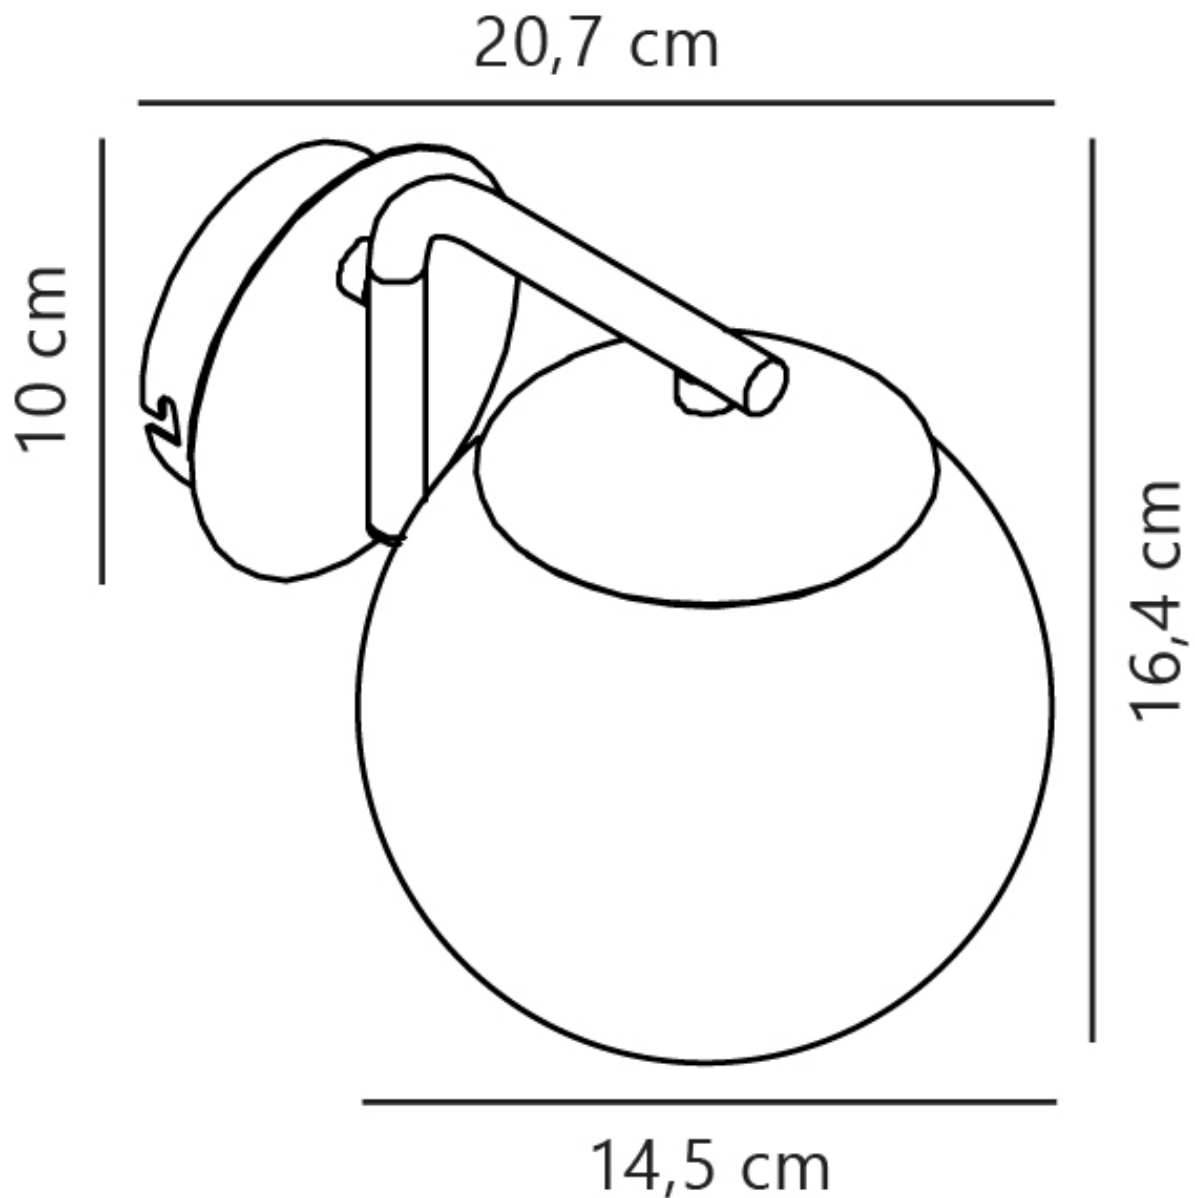

Nordlux - Grant - 47091003 - Black Opal Glass Plug In Wall Light

CONTACT