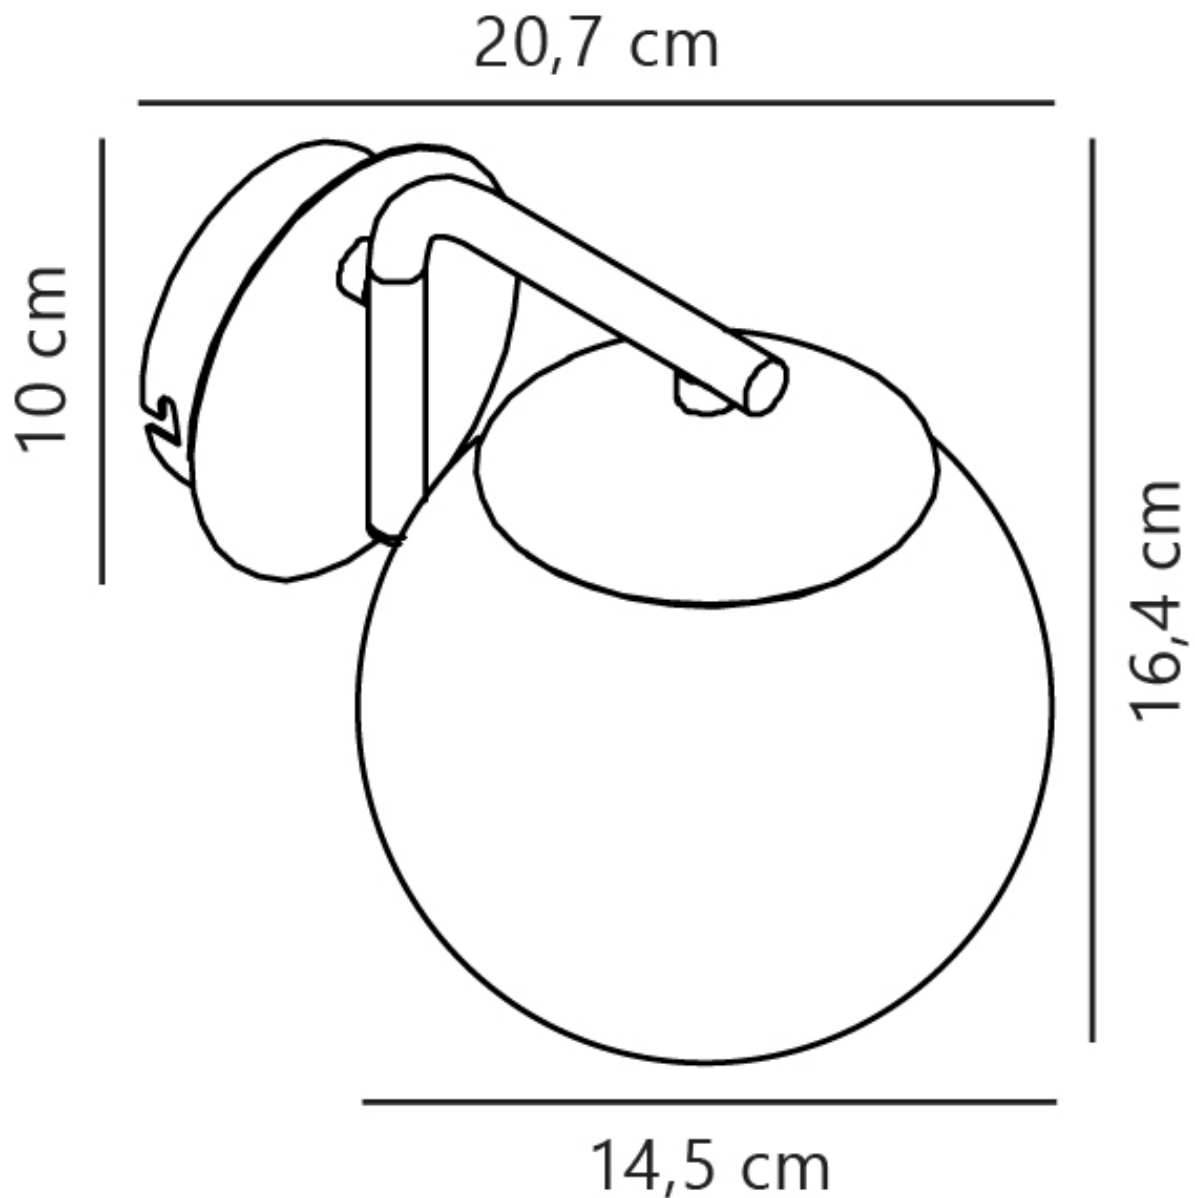

Nordlux - Grant - 47091025 - Brushed Brass Opal Glass Plug In Wall Light