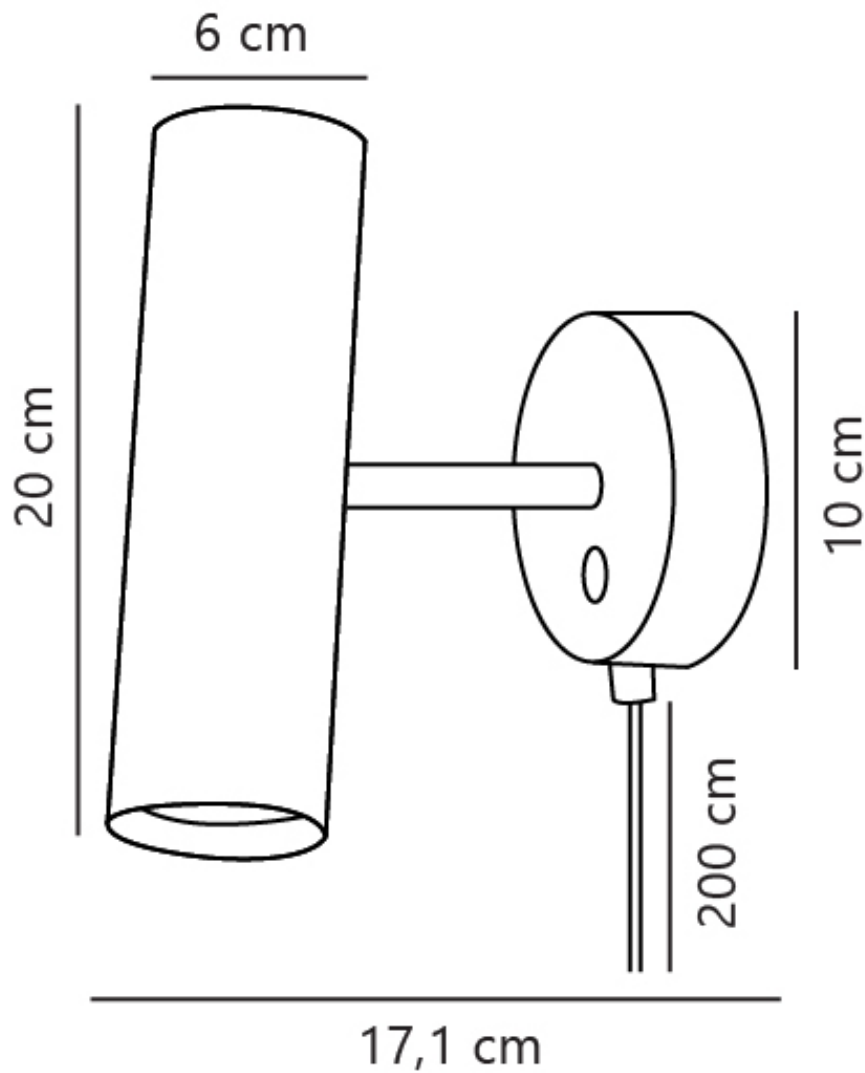

Nordlux - Mib 6 - 61681003 - Black Plug In Spotlight

CONTACT