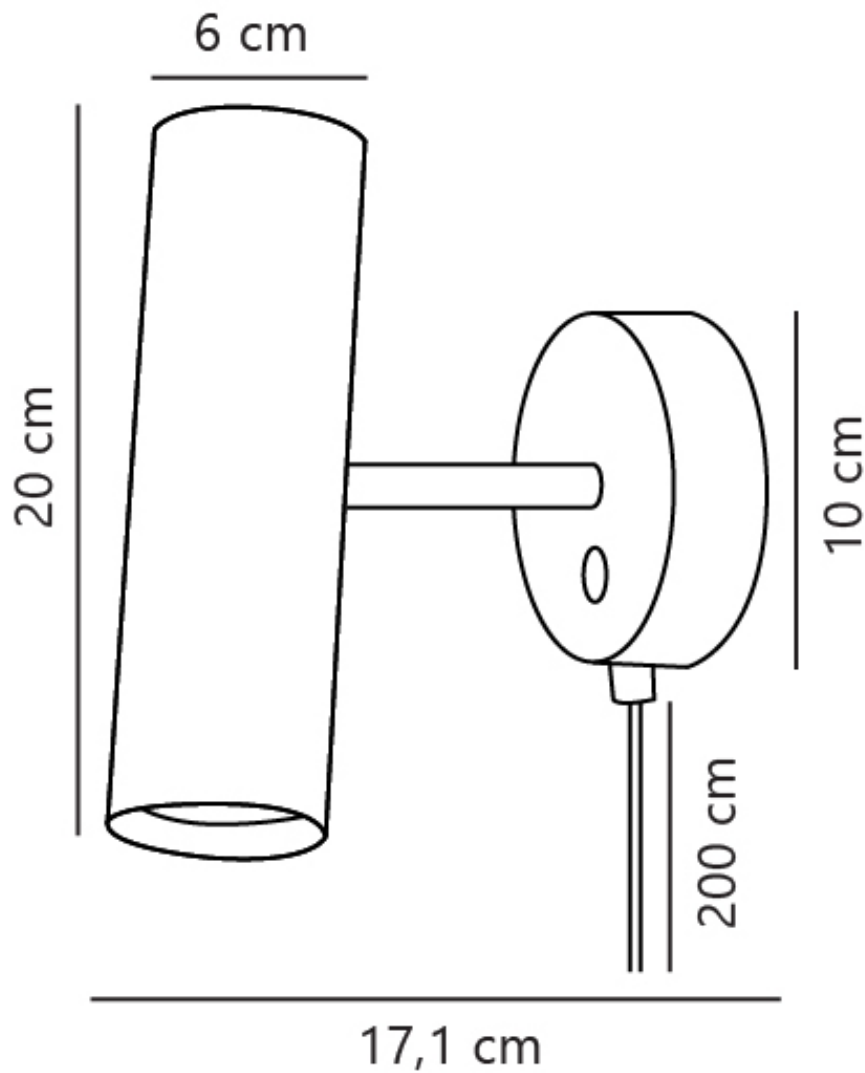

Nordlux - Mib 6 - 61681001 - White Plug In Spotlight

CONTACT