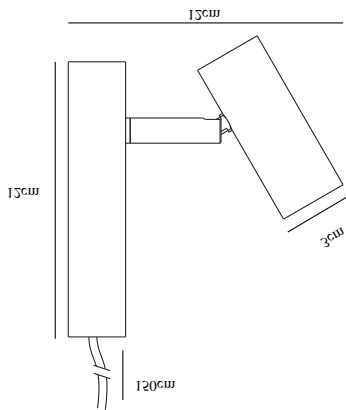

# OMARI | WALL LIGHT | BLACK

2112231003

nordlux®

Voltage (V): 230 Volt  
IP degree: IP20  
Class (Class 1, Class 2, Class 3):  
Class 2 (Double isolated)  
Bulb base: LED Module  
Switch placement: On the fixture

Primary material: Metal  
Color of the cable: Black  
Length of the cable (cm): 150  
Surface material of the cable:  
Plastic  
Is the cable replaceable: True  
Color: Black

Height (cm): 12  
Width (cm): 7  
Shade Diameter (cm): 3  
Outdoor base dimension (cm): 12  
Length (cm): 12  
Projection (cm): 12  
Tilt Angle (°): 90  
Turning Angle (°): 320

EAN: 5704924005435  
TUN: 2148701  
Item Number: 2112231003  
Pcs Per Master Carton: 4

Sales Box Height (cm): 11.5  
Sales Box Width (cm): 13  
Sales Box Depth (cm): 7.5  
Sales Box Volume m<sup>3</sup>: 0.0011  
Product net weight (kg): 0.26