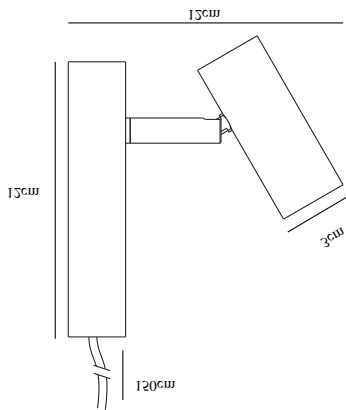

OMARI | WALL LIGHT | WHITE

2112231001

nordlux®

Voltage (V): 230 Volt
IP degree: IP20
Class (Class 1, Class 2, Class 3):
Class 2 (Double isolated)
Bulb base: LED Module
Switch placement: On the fixture

Primary material: Metal
Color of the cable: White
Length of the cable (cm): 150
Surface material of the cable:
Plastic
Is the cable replaceable: True
Color: White

Height (cm): 12
Width (cm): 7
Shade Diameter (cm): 3
Outdoor base dimension (cm): 12
Length (cm): 12
Projection (cm): 12
Tilt Angle (°): 90
Turning Angle (°): 320

EAN: 5704924005428
TUN: 2148700
Item Number: 2112231001
Pcs Per Master Carton: 4

Sales Box Height (cm): 11.5
Sales Box Width (cm): 13
Sales Box Depth (cm): 7.5
Sales Box Volume m³: 0.0011
Product net weight (kg): 0.26

Brightness of light (Lumen): 320
Color Temperature (K): 2700
Ra-value : 80
Lifetime (h): 25000
Beam Angle (°) : 41
Candela (cd) (for directional
lamp only): 550
Energy Class: F
Actual Watt (W): 0