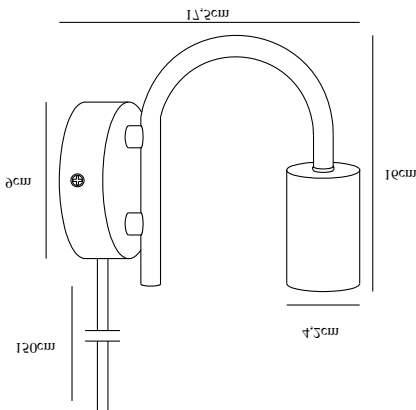

PACO | WALL LIGHT | BLACK

2112071003

nordlux®

Voltage (V): 230 Volt
IP degree: IP20
Maximum bulb wattage (W): 25W
Class (Class 1, Class 2, Class 3):
Class 2 (Double isolated)
Bulb base: E27
Switch placement: On the cable

Primary material: Metal
Color of the cable: Black
Length of the cable (cm): 150
Surface material of the cable:
Plastic
Is the cable replaceable: True
Color: Black

Height (cm): 16
Width (cm): 9
Tube Diameter (cm): 1.13
Outdoor base dimension (cm): 9
Length (cm): 17.5
Projection (cm): 17.5

EAN: 5704924005251
TUN: 2148698
Item Number: 2112071003
Pcs Per Master Carton: 3

Sales Box Height (cm): 18
Sales Box Width (cm): 17
Sales Box Depth (cm): 10
Sales Box Volume m³: 0.0031
Product net weight (kg): 0.33