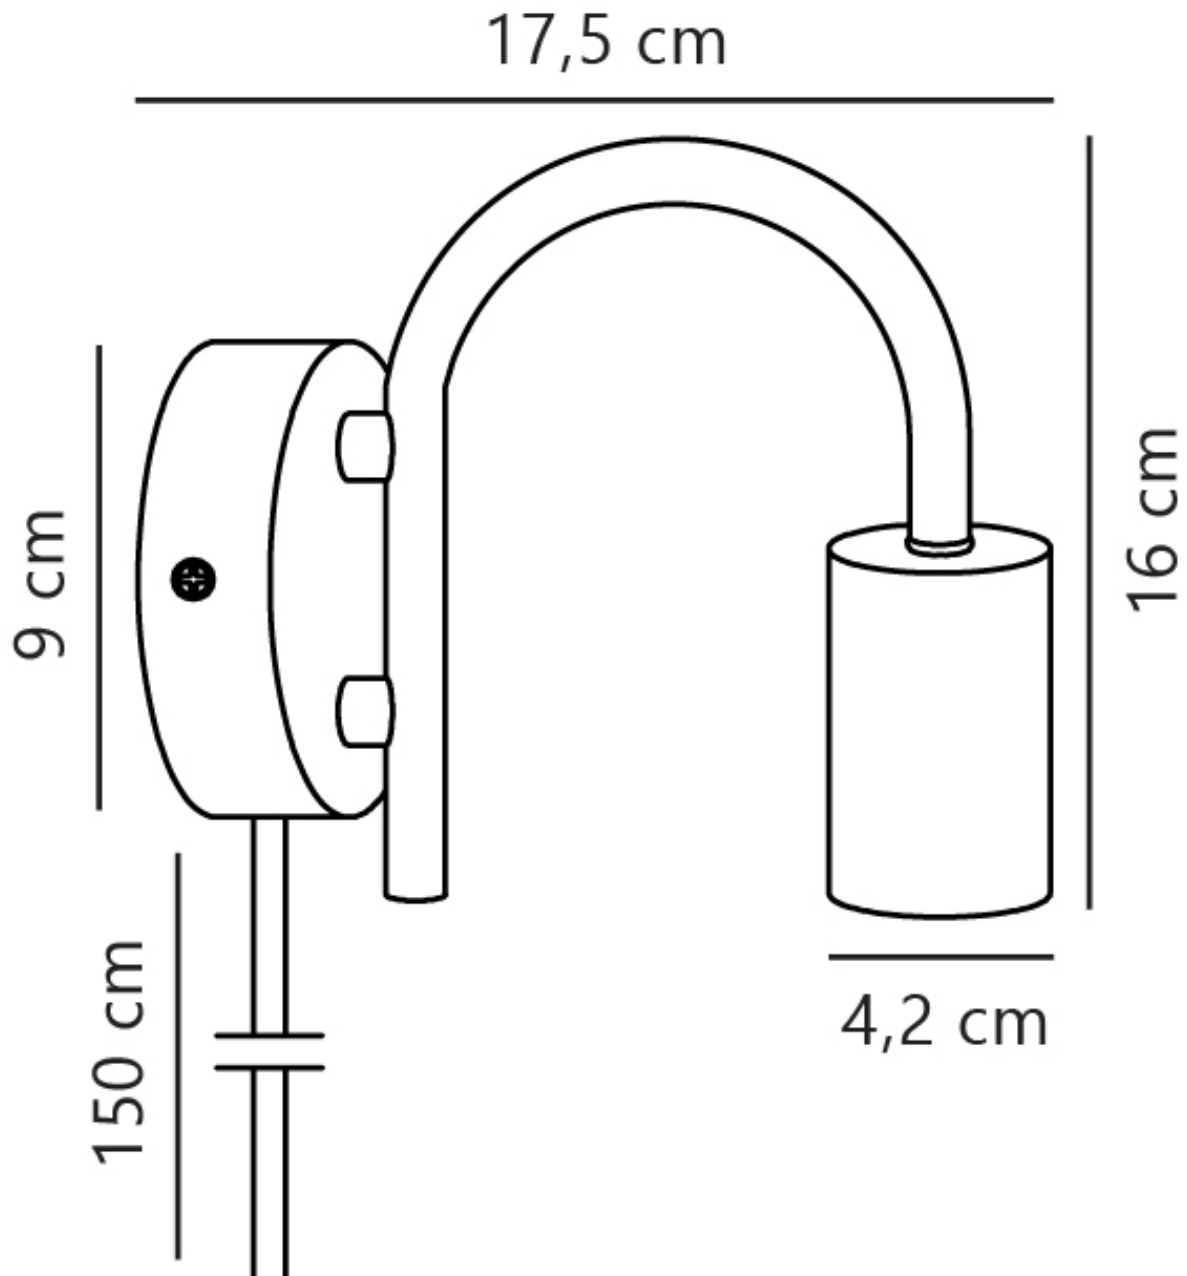

Nordlux - Paco - 2112071003 - Black Plug In Wall Light

CONTACT