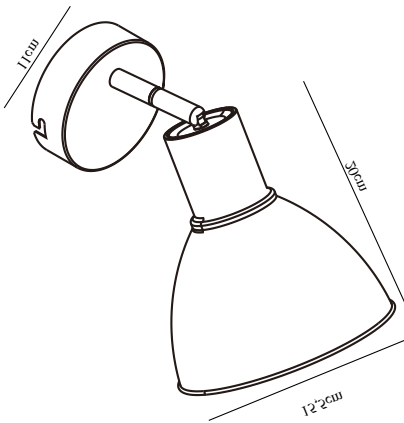

# POP | WALL LIGHT | GREEN

45841023

nordlux®

Voltage (V): 220-240 Volt  
IP degree: IP20  
Maximum bulb wattage (W): 18W  
Class (Class 1, Class 2, Class 3):  
Class 2 (Double isolated)  
Bulb base: E27  
Dimmerable: Yes with compatible  
bulb  
Switch placement: On the cable  
Parallel connection: False

Primary material: Metal  
Color of the cable: White  
Length of the cable (cm): 180  
Surface material of the cable:  
Plastic  
Is the cable replaceable: True

Color: Green  
Height (cm): 20  
Width (cm): 19  
Tube Diameter (cm): 1.3  
Shade Diameter (cm): 15.5  
Length (cm): 19  
Projection (cm): 19  
Tilt Angle (°): 90  
Turning Angle (°): 320

EAN: 5701581371583  
TUN: 1902436  
Item Number: 45841023

Pcs Per Master Carton: 3  
Sales Box Height (cm): 19.3  
Sales Box Width(cm): 21  
Sales Box Depth (cm): 16  
Sales Box Volume m<sup>3</sup> : 0.0065  
Product net weight (kg): 0.54

• Contemporary and simple style • Adjustable lamp head for a directional light

Elegant retro wall light made of metal with high-gloss finish. The light has a rotatable head and features a switch on the cord.