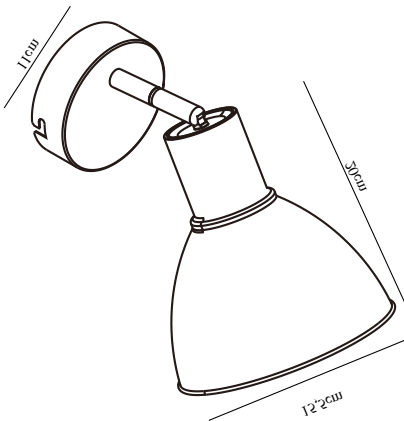

POP | WALL LIGHT | WHITE

45841001

nordlux®

Voltage (V): 220-240 Volt
IP degree: IP20
Maximum bulb wattage (W): 18W
Class (Class 1, Class 2, Class 3):
Class 2 (Double isolated)
Bulb base: E27
Dimmerable: Yes with compatible
bulb
Switch placement: On the cable
Parallel connection: False

Primary material: Metal
Color of the cable: Black
Length of the cable (cm): 180
Surface material of the cable:
Plastic
Is the cable replaceable: True

Color: White
Height (cm): 20
Width (cm): 19
Tube Diameter (cm): 1.3
Shade Diameter (cm): 15.5
Length (cm): 19
Projection (cm): 19
Tilt Angle (°): 90
Turning Angle (°): 320

EAN: 5701581371286
TUN: 1902427
Item Number: 45841001

Pcs Per Master Carton: 3
Sales Box Height (cm): 19.3
Sales Box Width(cm): 21
Sales Box Depth (cm): 16
Sales Box Volume m³ : 0.0065
Product net weight (kg): 0.54

• Contemporary and simple style • Adjustable lamp head for a directional light

Elegant retro wall light made of metal with high-gloss finish. The light has a rotatable head and features a switch on the cord.