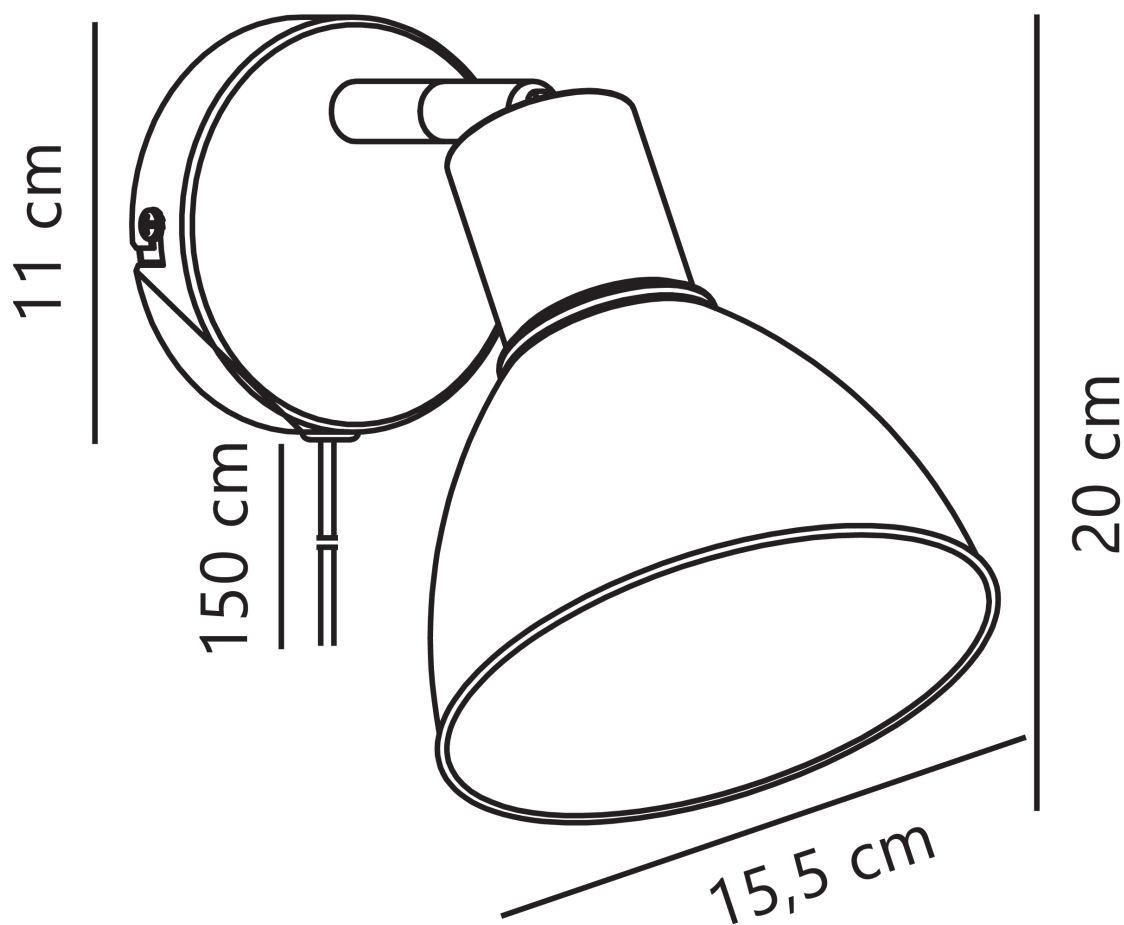

Nordlux - Pop - 45841001 - White Plug In Spotlight

CONTACT