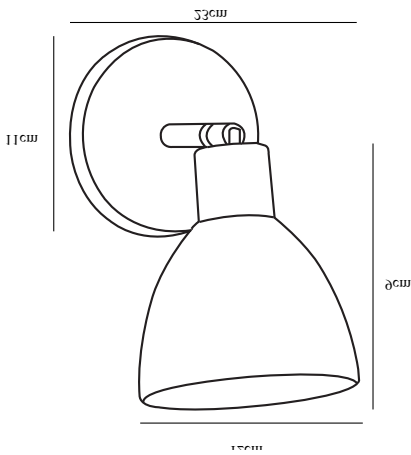

RAY | WALL LIGHT | BLACK

63191003

nordlux®

Voltage (V): 230 Volt
IP degree: IP20
Maximum bulb wattage (W): 40W
Class (Class 1, Class 2, Class 3):
Class 2 (Double isolated)
Bulb base: E14
Dimmerable: Yes with compatible
bulb
Switch placement: On the fixture

Primary material: Metal
Color of the cable: Black
Length of the cable (cm): 180
Surface material of the cable:
Plastic
Is the cable replaceable: True

Color: Black
Height (cm): 20
Tube Diameter (cm): 1.2
Shade Diameter (cm): 12
Shade Height (cm): 9
Projection (cm): 23
EAN: 5701581344884
TUN: 1850681
Item Number: 63191003

Pcs Per Master Carton: 3
Sales Box Height (cm): 21
Sales Box Width(cm): 14
Sales Box Depth (cm): 14
Sales Box Volume m³ : 0.0041
Product net weight (kg): 0.64

• Classic and stylish design • Suitable for bedside light

The Ray wall light from Nordlux is a light in a very classic and stylish design. The light is made of black lacquered metal. Use it as a decorative light in a corner that needs a little extra light, or use it as a reading light by the good armchair, or on the bedside table, or in a teenager's room.