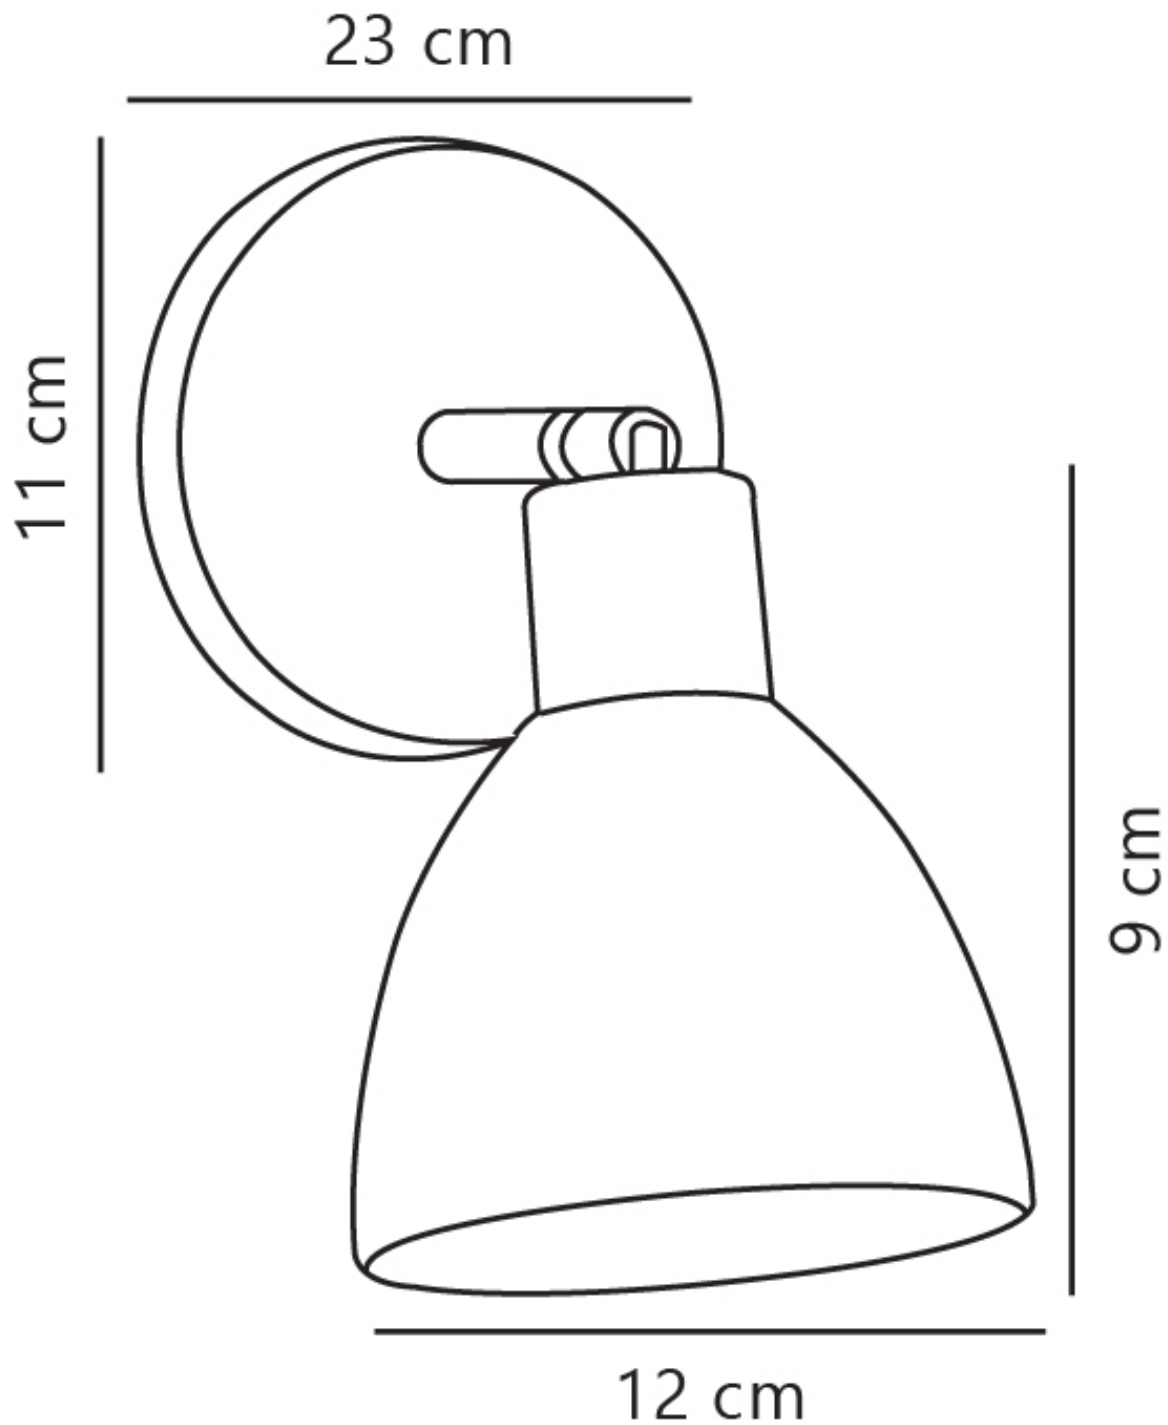

Nordlux - Ray - 63191003 - Black Brass Plug In Spotlight