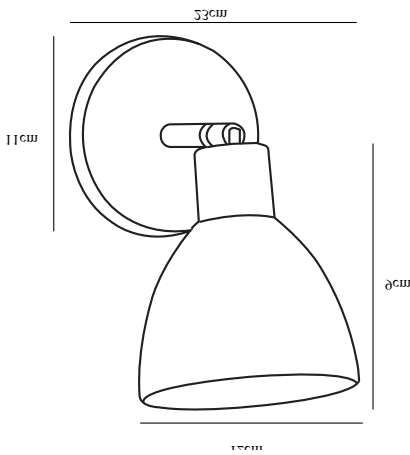

# RAY | WALL LIGHT | CHROME

63191033

nordlux®

Voltage (V): 230 Volt  
IP degree: IP20  
Maximum bulb wattage (W): 40W  
Class (Class 1, Class 2, Class 3):  
Class 2 (Double isolated)  
Bulb base: E14  
Dimmerable: Yes with compatible  
bulb  
Switch placement: On the fixture

Primary material: Metal  
Secondary material: Glass  
Color of the Glass: Opal white  
Color of the cable: Clear  
Length of the cable (cm): 180  
Surface material of the cable:  
Plastic  
Is the cable replaceable: True

Color: Chrome  
Height (cm): 20  
Tube Diameter (cm): 1.2  
Shade Diameter (cm): 12  
Shade Height (cm): 9  
Projection (cm): 23  
EAN: 5701581253483  
TUN: 1629151  
Item Number: 63191033

Pcs Per Master Carton: 3  
Sales Box Height (cm): 20  
Sales Box Width(cm): 13  
Sales Box Depth (cm): 14  
Sales Box Volume m<sup>3</sup> : 0.0036  
Product net weight (kg): 0.64

• Classic and stylish design • Suitable for bedside light

The Ray wall light from Nordlux is a light in a very classic and stylish design. The light is made of chrome with a glass shade. The white glass shades provide a soft and pleasant light that fits into many places in the home. Use it as a decorative light in a corner that needs a little extra light, or use it as a reading light by the good armchair, or on the bedside table, or in a teenager's room.