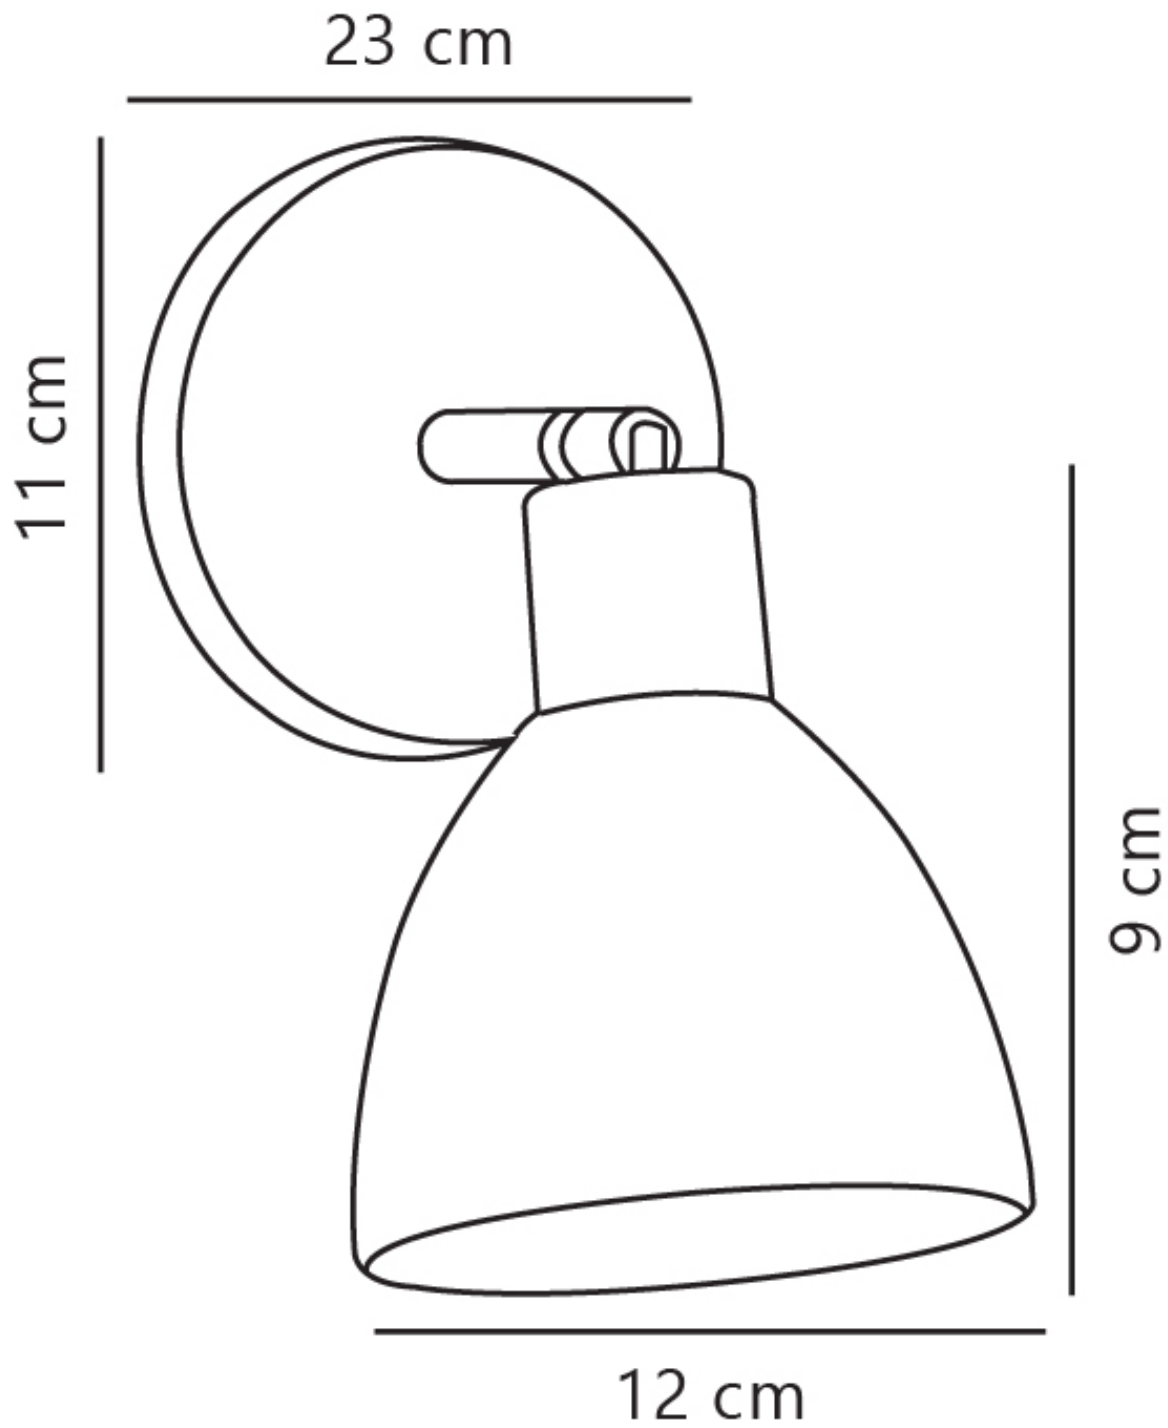

Nordlux - Ray - 63191033 - Chrome Opal Glass Plug In Spotlight

CONTACT