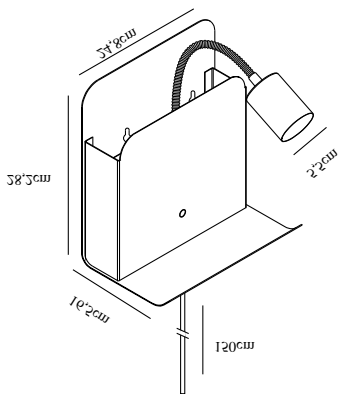

ROOMI | WALL LIGHT | BLACK

2112551003

nordlux®

Voltage (V): 230 Volt
IP degree: IP20
Maximum bulb wattage (W): 35W
Class (Class 1, Class 2, Class 3):
Class 2 (Double isolated)
Bulb base: GU10
Switch placement: On the fixture

Primary material: Metal
Color of the cable: Black
Length of the cable (cm): 150
Surface material of the cable:
Plastic
Is the cable replaceable: False
Color: Black

Height (cm): 28.2
Width (cm): 24.8
Shade Diameter (cm): 5.5
Length (cm): 16.5
Projection (cm): 16.5

EAN: 5704924005664
TUN: 2148705
Item Number: 2112551003
Pcs Per Master Carton: 2

Sales Box Height (cm): 31
Sales Box Width (cm): 27
Sales Box Depth (cm): 18
Sales Box Volume m³: 0.0151
Product net weight (kg): 2.37

- Minimalist functional design • Multifunctional bedside lamp • Small shelf for storage
- Adjustable lamp head for a directional light • USB port for charging your phone or other device

The Roomi wall light is both a functional light, a magazine compartment and a practical shelf that can store your most important necessities. The lamp head is easily adjusted for a directional light, and you can charge your smartphone or other device with the built-in USB port placed underneath the shelf. Perfect beside your bed or in the entrance hall to keep track of your phone and keys.