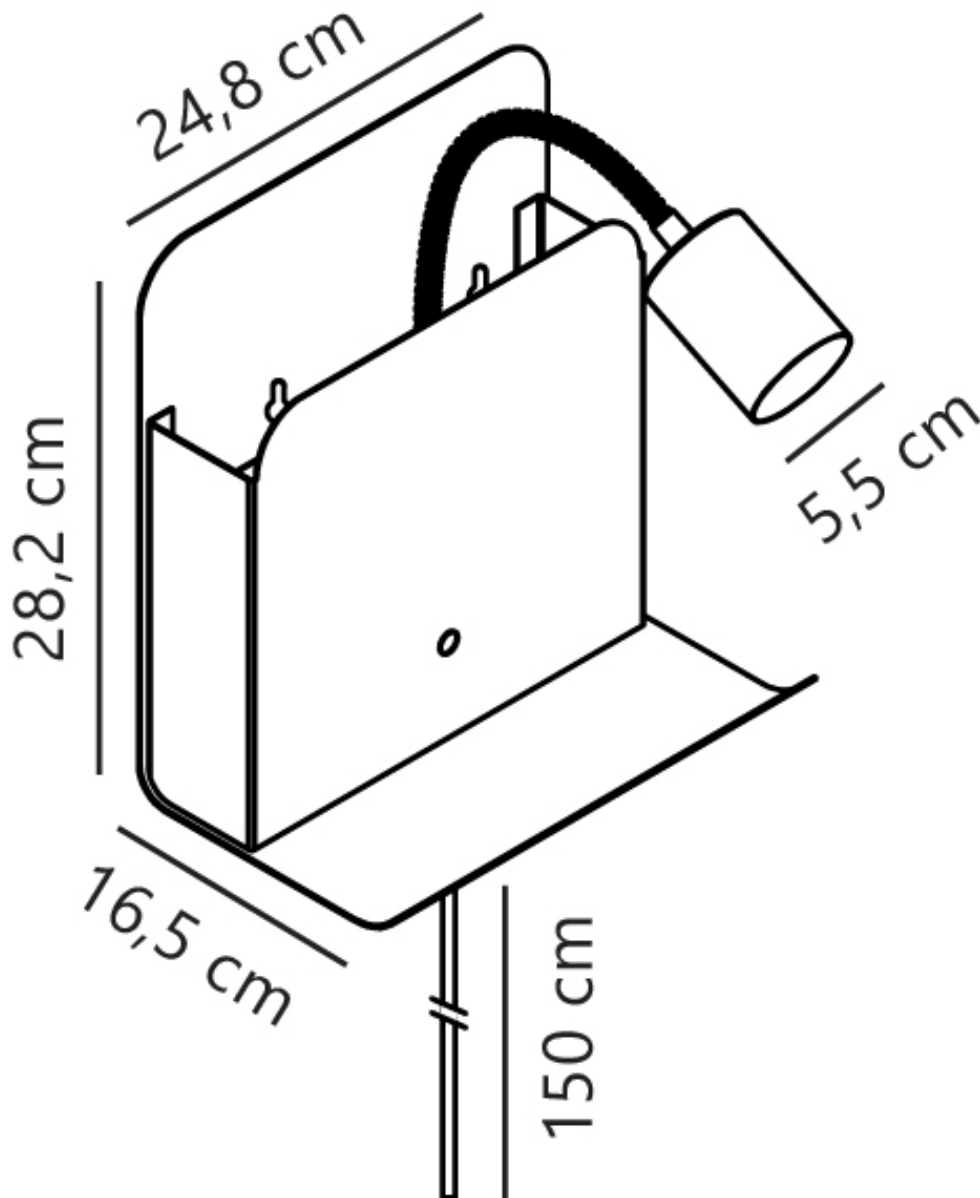

Nordlux - Roomi - 2112551003 - Black USB Power Output Plug In Reading Wall Light