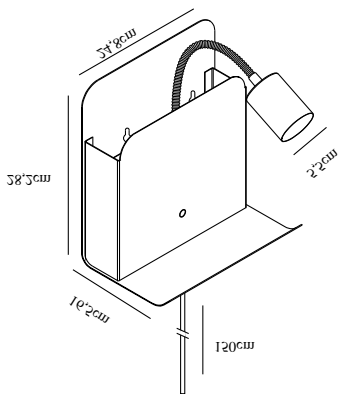

# ROOMI | WALL LIGHT | WHITE

2112551001

nordlux®

Voltage (V): 230 Volt  
IP degree: IP20  
Maximum bulb wattage (W): 35W  
Class (Class 1, Class 2, Class 3):  
Class 2 (Double isolated)  
Bulb base: GU10  
Switch placement: On the fixture  
  
Primary material: Metal  
Color of the cable: White  
Length of the cable (cm): 150  
Surface material of the cable:  
Plastic  
Is the cable replaceable: False  
Color: White

Height (cm): 28.2  
Width (cm): 24.8  
Shade Diameter (cm): 5.5  
Length (cm): 16.5  
Projection (cm): 16.5  
  
EAN: 5704924005657  
TUN: 2148704  
Item Number: 2112551001  
Pcs Per Master Carton: 2

Sales Box Height (cm): 31  
Sales Box Width(cm): 27  
Sales Box Depth (cm): 18  
Sales Box Volume m<sup>3</sup> : 0.0151  
Product net weight (kg): 2.37

- Minimalist functional design • Multifunctional bedside lamp • Small shelf for storage
- Adjustable lamp head for a directional light • USB port for charging your phone or other device

The Roomi wall light is both a functional light, a magazine compartment and a practical shelf that can store your most important necessities. The lamp head is easily adjusted for a directional light, and you can charge your smartphone or other device with the built-in USB port placed underneath the shelf. Perfect beside your bed or in the entrance hall to keep track of your phone and keys.