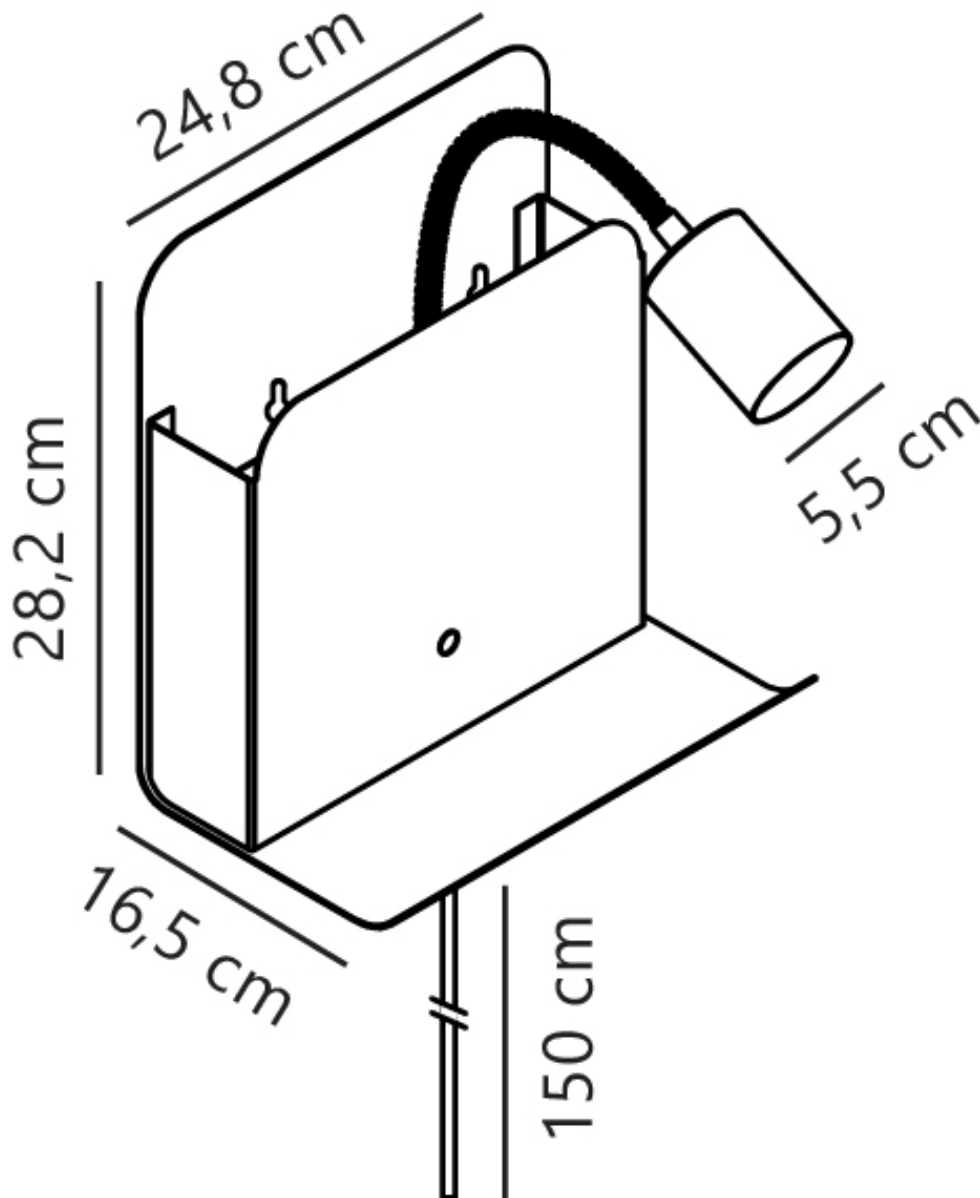

Nordlux - Roomi - 2112551001 - White USB Power Output Plug In Reading Wall Light

CONTACT