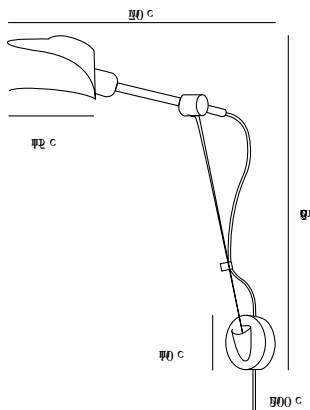

STAY | WALL LIGHT | BLACK

2020455003

Voltage (V): 230 Volt
IP degree: IP20
Maximum bulb wattage (W): 60W
Class (Class 1, Class 2, Class 3):
Class 2 (Double isolated)
Bulb base: E27
Switch placement: On the fixture

Primary material: Aluminium
Secondary material: Plastic
Color of the cable: Black
Length of the cable (cm): 180
Surface material of the cable:
Textile
Is the cable replaceable: True
Color: Black

Height (cm): 54.5
Tube Diameter (cm): 1.57
Shade Diameter (cm): 15
Shade Height (cm): 11.7
Outdoor base dimension (cm): 10
Projection (cm): 72.3

EAN: 5704924000980
Item Number: 2020455003
Pcs Per Master Carton: 2

Sales Box Height (cm): 63
Sales Box Width(cm): 20.5
Sales Box Depth (cm): 19
Sales Box Volume m³ : 0.0245
Product net weight (kg): 1.27

- Modern, yet timeless design
- Adjustable lamp head and arm
- Lights both up and down
- On/off button behind lamp head
- Work light in the kitchen or as a bedside light

Stay is designed by Danish Maria Berntsen and is functional and beautiful lighting in one and the same design. Stay has several nice features, where the lamp's flexible swivel mechanism makes it possible to direct the light and create optimal lighting conditions. Furthermore, the switch is discreetly placed behind the lamp head, making it easy and convenient to turn the light on and off. Thus, Stay combines great flexibility and elegant appearance in a highly convincing way.