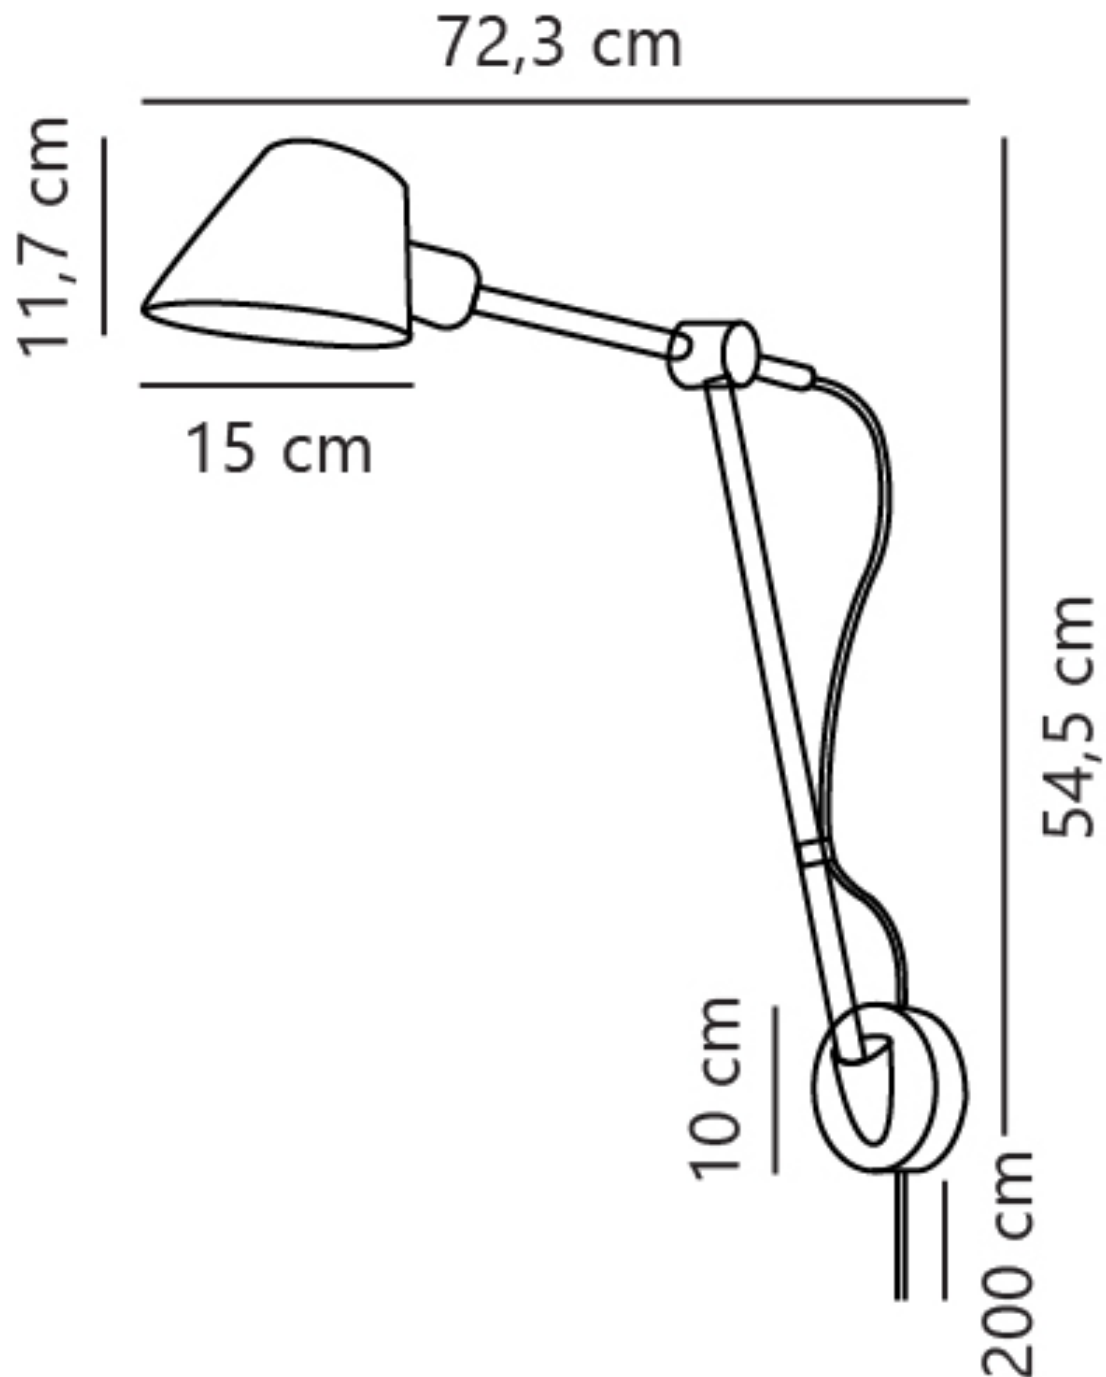

Nordlux - Stay Long - 2020455003 - Black Plug In Reading Wall Light

CONTACT