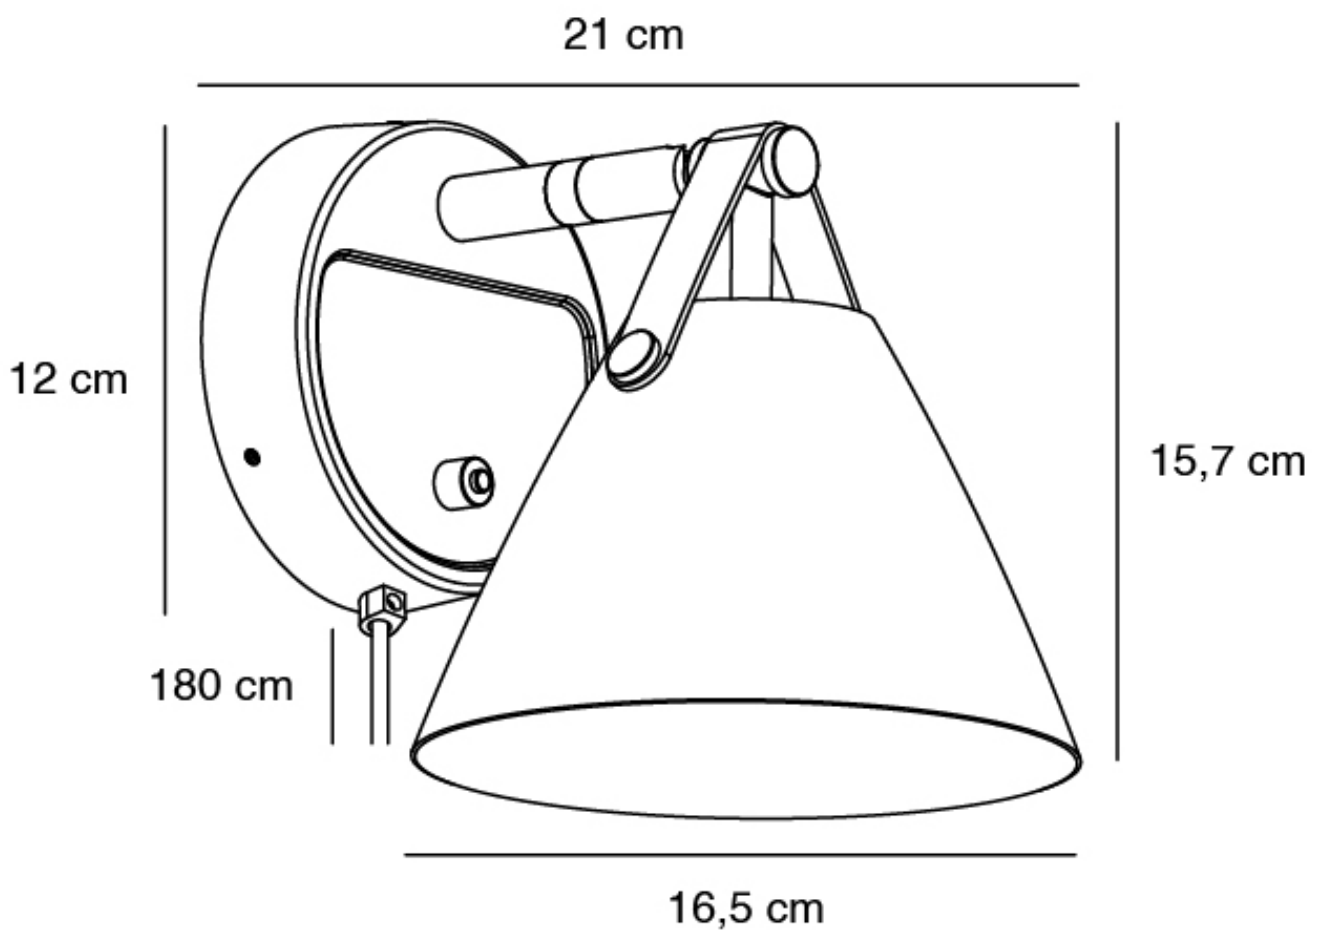

Nordlux - Strap 15 - 84291003 - Black Plug In Wall Light