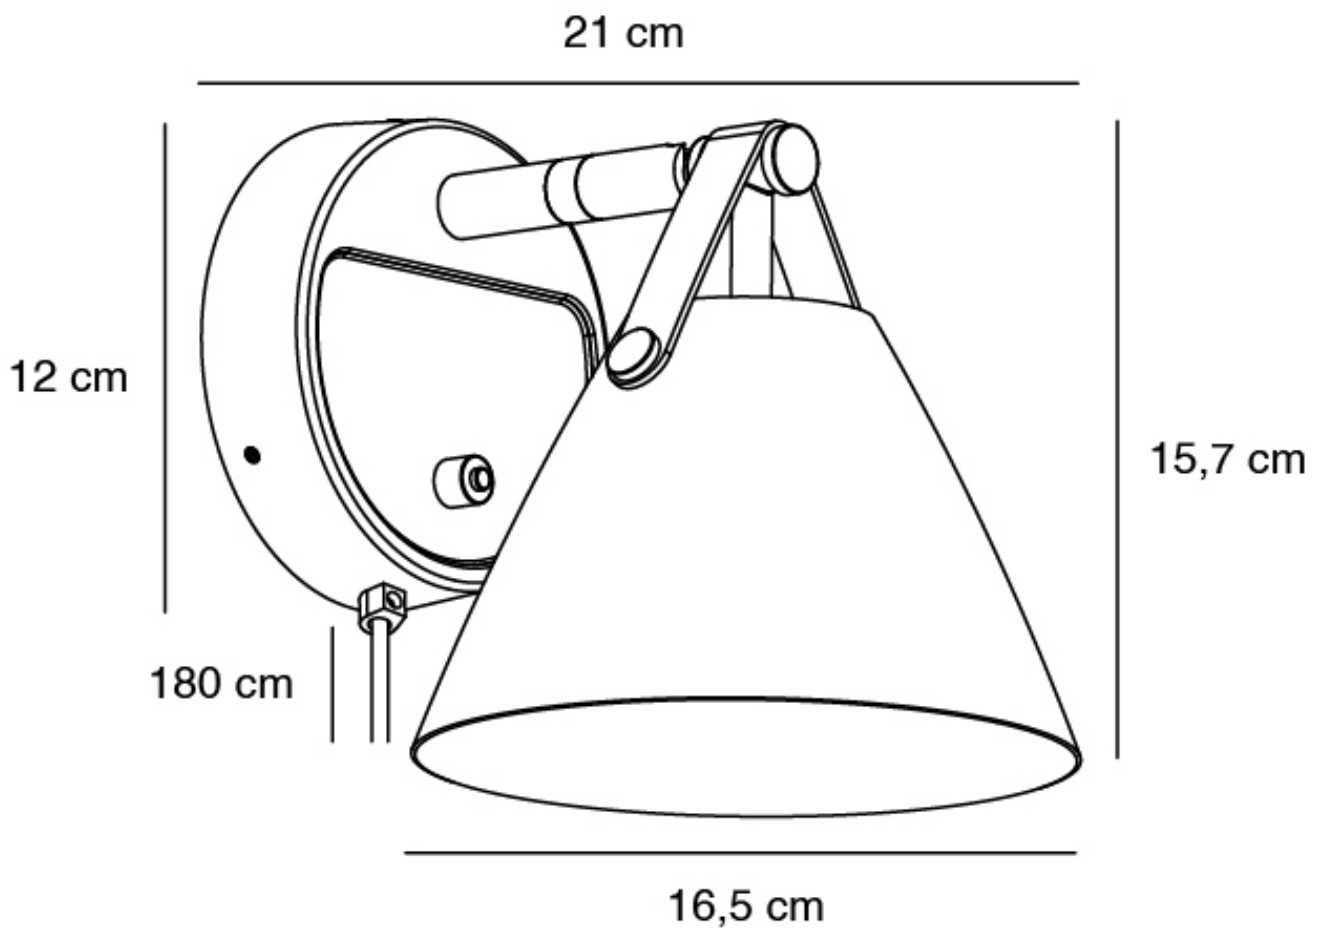

Nordlux - Strap 15 - 84291001 - White Plug In Wall Light

CONTACT