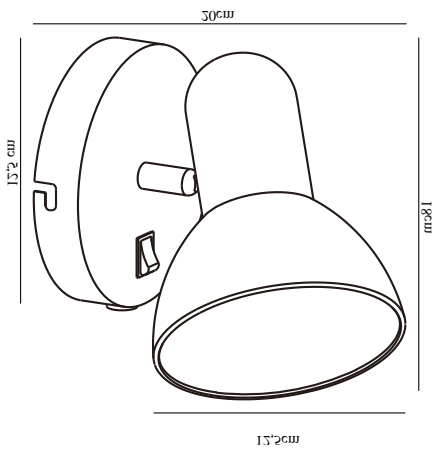

# TEXAS | WALL LIGHT | WHITE

47141001

nordlux®

Voltage (V): 230 Volt  
IP degree: IP20  
Maximum bulb wattage (W): 60W  
Class (Class 1, Class 2, Class 3):  
Class 2 (Double isolated)  
Bulb base: E27  
Dimmerable: Yes with compatible  
bulb  
Switch placement: On the fixture

Primary material: Metal  
Color of the cable: White  
Length of the cable (cm): 180  
Surface material of the cable:  
Plastic  
Is the cable replaceable: True

Color: White  
Height (cm): 18  
Width (cm): 13  
Shade Diameter (cm): 12.5  
Projection (cm): 20

EAN: 5701581412385  
TUN: 1975377  
Item Number: 47141001

Pcs Per Master Carton: 3  
Sales Box Height (cm): 17  
Sales Box Width(cm): 14  
Sales Box Depth (cm): 19  
Sales Box Volume m<sup>3</sup> : 0.0045  
Product net weight (kg): 0.53

- Contemporary and simple style
- Adjustable lamp head for a directional light

In the Texas series, all excess is shed in favour of a simple expression that contributes to the minimalist and stylish home. The lamp's flexible, pivoting mechanism allows for a directional light that provides ideal lighting conditions. Texas is a timeless series that can give many years of joy.