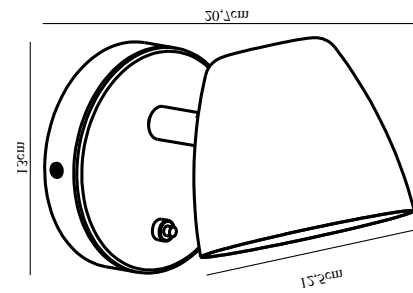

THEO | WALL LIGHT | BLACK

2112631003

nordlux®

Voltage (V): 230 Volt
IP degree: IP20
Maximum bulb wattage (W): 35W
Class (Class 1, Class 2, Class 3):
Class 2 (Double isolated)
Bulb base: GU10
Switch placement: On the fixture

Primary material: Metal
Secondary material: Wood
Color of the cable: Black
Length of the cable (cm): 150
Surface material of the cable:
Textile
Is the cable replaceable: True
Color: Black

Height (cm): 13
Width (cm): 13
Shade Diameter (cm): 12.5
Outdoor base dimension (cm): 13
Length (cm): 20.7
Projection (cm): 20.7
Tilt Angle (°): 90
Turning Angle (°): 350

EAN: 5704924005688
TUN: 2148706
Item Number: 2112631003
Pcs Per Master Carton: 3

Sales Box Height (cm): 19
Sales Box Width (cm): 24
Sales Box Depth (cm): 16
Sales Box Volume m³: 0.0073
Product net weight (kg): 0.54