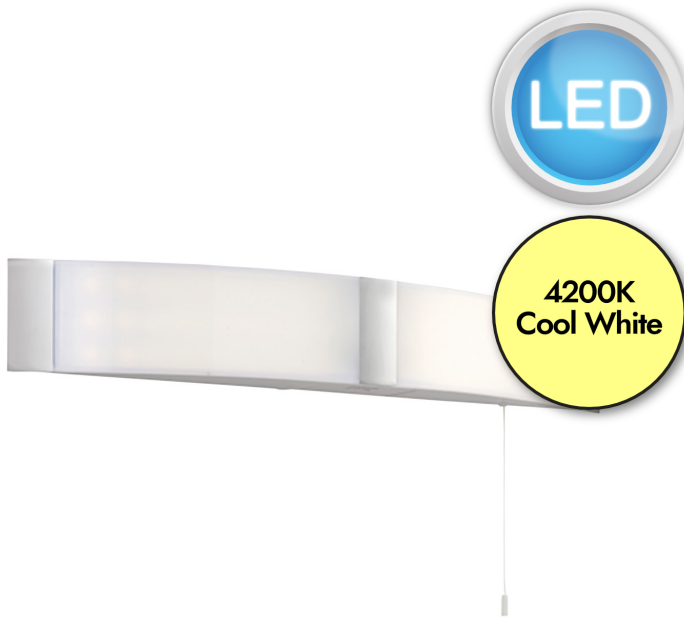

Endon Lighting - Onan - 68930 - LED Opal Chrome 2 Light IP44 Pull Cord Bathroom Shaver Wall Light

REFERENCE

- SKU: FCL-14723
- Supplier SKU: 68930
- Barcode: 5016087897667

DESCRIPTION

Sleek, curved LED shaver light with an opal polycarbonate and chrome acrylic finish. IP44 rated means it is suitable for bathroom zone 2 or zone 1 with a 30MA RCD.

CATEGORY

- Brand: Endon Lighting
- Family: Onan
- Category: Bathroom Lighting / Wall / Shaver

APPEARANCE

- Base: Opal PC
- Detail: Chrome Plate Acrylic

DIMENSION

- Height: 80mm
- Width: 520mm
- Depth: 70mm
- Weight: .92kg

LIGHT SOURCE

- Lamp included: Yes
- Lamp detail: 2 x 6W LED (included)
- Non-dimmable
- Kelvin: 4200K (Cool White)
- Lumens: 850Lm
- Lamp hours: 50,000Hrs
- Switch: Pull Cord On/Off Switch

SPECIFICATION