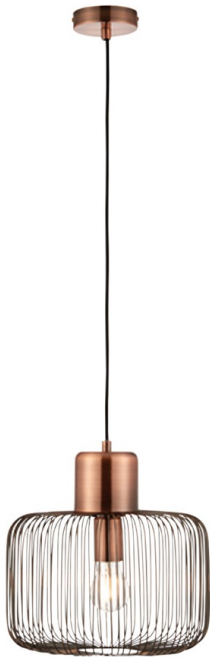

Endon Lighting - Nicola - 68986 - Antique Copper Ceiling Pendant Light

REFERENCE

- SKU: FCL-14726
- Supplier SKU: 68986
- Barcode: 5016087893980

DESCRIPTION

This metal caged shade finished in an antique copper effect plate puts a modern twist on vintage and industrial style lighting. Works well with a filament bulb. Height is adjustable at time of fitting and suitable for use with LED lamps. Available in a choice of shapes

CATEGORY

- Brand: Endon Lighting
- Family: Nicola
- Category: Indoor Lighting / Ceiling / Single

APPEARANCE

- Base: Antique Copper Plate

DIMENSION

- Height: 350 - 1300mm
- Diameter: 300mm
- Weight: 1.14kg

LIGHT SOURCE