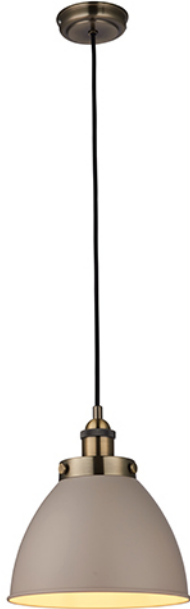

## Endon Lighting - Franklin - 76328 - Taupe Grey Antique Brass Ceiling Pendant Light

### REFERENCE

- SKU: FCL-14848
- Supplier SKU: 76328
- Barcode: 5016087911998

### DESCRIPTION

An authentic 'resto' style industrial pendant, finished in vintage stone colour paint with antiqued brass plated details. Suspended from height adjustable black fabric flex, pair with filament LED lamps for that perfect industrial style. The perfect addition for today's stylish homes to create that on trend bar, bistro look.

### APPEARANCE

- Base: Taupe Grey Paint
- Detail: Antique Brass Plate