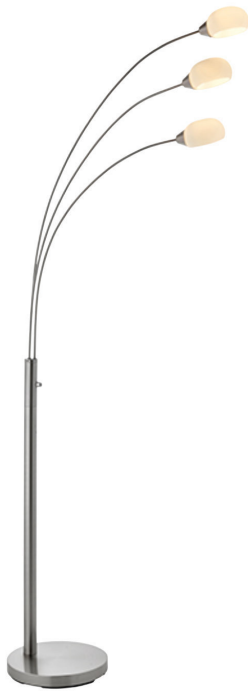

Endon Lighting - Jaspa - 76567 - LED Satin Nickel White Glass 3 Light Floor Lamp

REFERENCE

- SKU: FCL-14896
- Supplier SKU: 76567
- Barcode: 5016087911745

DESCRIPTION

Amazing multi arm integrated LED floor lamp finished in a sophisticated satin nickel finish with white glass shades. An up to date version of an iconic classic style. Featuring a rotary dimmer on /off switch, located centrally for easy light control.

CATEGORY

- Brand: Endon Lighting
- Family: Jaspa
- Category: Indoor Lighting / Floor / Reading

APPEARANCE

- Base: Satin Nickel Plate
- Shade: White Glass

DIMENSION

- Height: 1800mm
- Width: 280mm
- Depth: 650mm
- Weight: 6.83kg

LIGHT SOURCE

- Lamp included: Yes
- Lamp detail: 3 x 5W LED (included)
- Dimmer included
- Kelvin: 3000K (Warm White)
- Lumens: 350Lm
- Lamp hours: 15,000Hrs
- Switch: Adjustable Dimmer Switch

SPECIFICATION