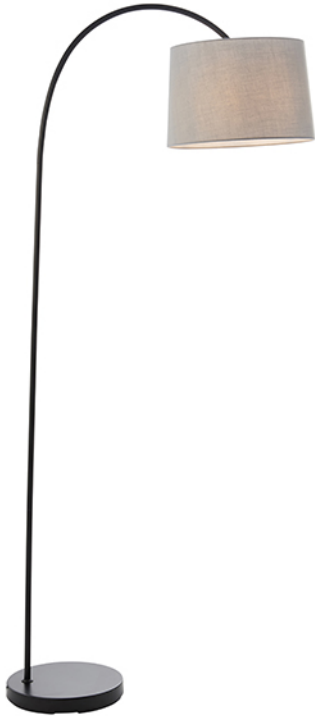

Endon Lighting - Carlson - 78163 - Black Grey Floor Lamp

REFERENCE

- SKU: FCL-14941
- Supplier SKU: 78163
- Barcode: 5016087972661

DESCRIPTION

The relaxed modern style Carlson floor lamp in a matt black painted finish, supplied with a grey cotton mix shade. Featuring an easy accessible lamp holder on/off switch, perfect for today's contemporary living

CATEGORY

- Brand: Endon Lighting
- Family: Carlson
- Category: Indoor Lighting / Floor / Reading

APPEARANCE

- Base: Matt Black Paint
- Shade: Grey Cotton

DIMENSION

- Height: 1635mm
- Width: 350mm
- Depth: 695mm
- Weight: 5.97kg

LIGHT SOURCE

- Lamp included: No
- Lamp detail: 60W Max E27 ES (required)
- Non-dimmable
- Energy class: Not applicable
- Switch: Lampholder On/Off Switch

SPECIFICATION

- Ingress protection: IP20
- Class: Class II - Double Insulated, No Earth
- Voltage: 240V