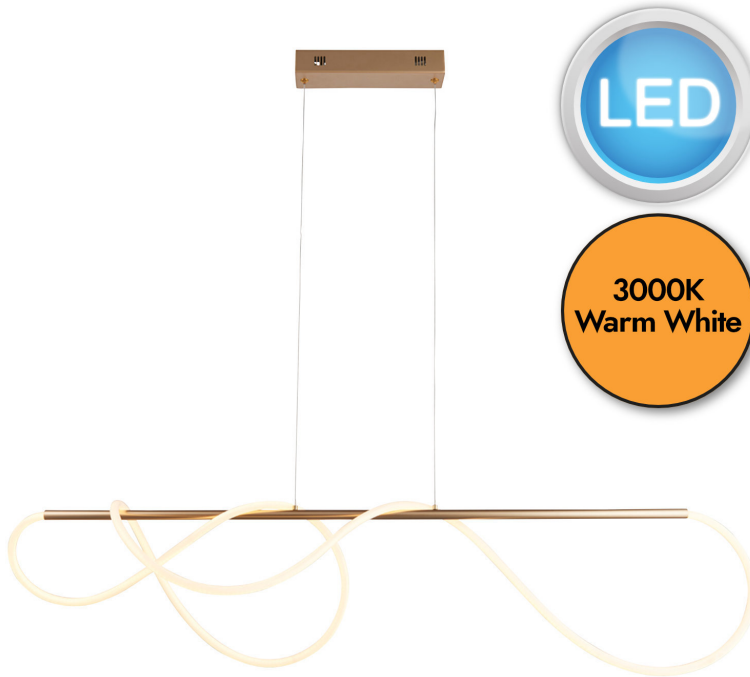

## Endon Lighting - Attalea - 97629 - LED Gold White Bar Ceiling Pendant Light

### DESCRIPTION

Position the flexible warm light of this stylish pendant above a dining table or in a living room. Fully flexible for you to create various hanging shapes and bathe in it's welcoming glow. It is integrated LED, no need for a light bulb.

### APPEARANCE

- Base: Satin Gold Paint
- Shade: White Silicone Diffuser

### DIMENSION

- Height: 450 - 1740mm
- Width: 1200mm
- Depth: 200mm
- Weight: 1.38kg