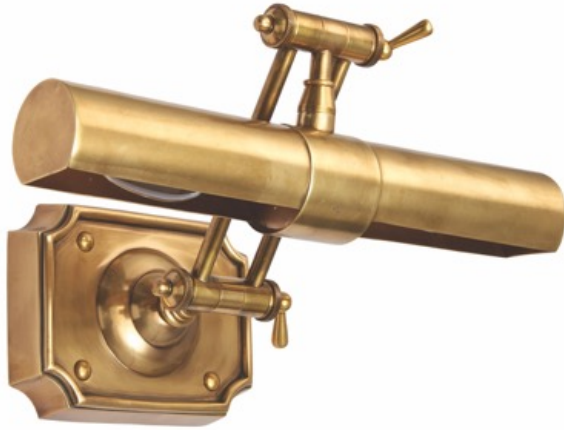

Interiors 1900 - Winchester - 69832 - Solid Brass 2 Light Picture Wall Light

REFERENCE

- SKU: FCL-15383
- Supplier SKU: 69832
- Barcode: 5016087894482

DESCRIPTION

An elaborate 14 inch picture light made from solid brass. Both height and reach are adjustable, meaning you can direct the light exactly to your requirement. Dimmable and compatible with LED lamps

CATEGORY

- Brand: Interiors 1900
- Family: Winchester
- Category: Indoor Lighting / Wall / Picture

APPEARANCE

- Base: Polished Solid Brass

DIMENSION

- Height: 160 - 250mm
- Depth: 290 - 350mm
- Weight: 2.2kg

LIGHT SOURCE

- Lamp included: No
- Lamp detail: 2 x 6.2W Max LED E14 SES (required)
- Dimmable
- Energy class: Not applicable
- Switch: No

SPECIFICATION

- Ingress protection: IP20
- Class: Class I - Single Insulated, Earthed
- Voltage: 240V