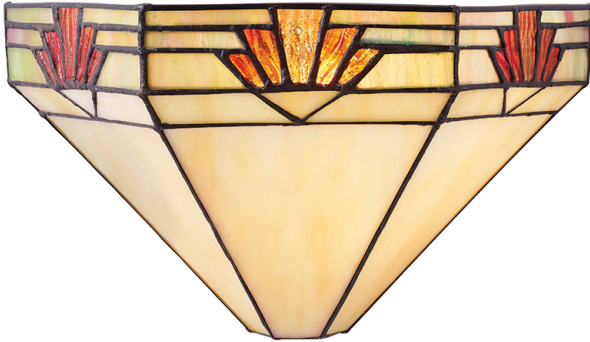

Interiors 1900 - Nevada - 64288 - Black Tiffany Glass Wall Washer Light

REFERENCE

- SKU: FCL-15543
- Supplier SKU: 64288
- Barcode: 5016087901463

DESCRIPTION

This wall light is inspired by a simple art deco design inspired by the heat and golden sands of the Nevada desert. Dimmable and compatible with LED lamps

CATEGORY

- Brand: Interiors 1900
- Family: Nevada
- Category: Indoor Lighting / Wall / Washer

APPEARANCE

- Shade: Tiffany Decorated Glass
- Detail: Matt Black Paint

DIMENSION

- Height: 220mm
- Width: 360mm
- Depth: 140mm