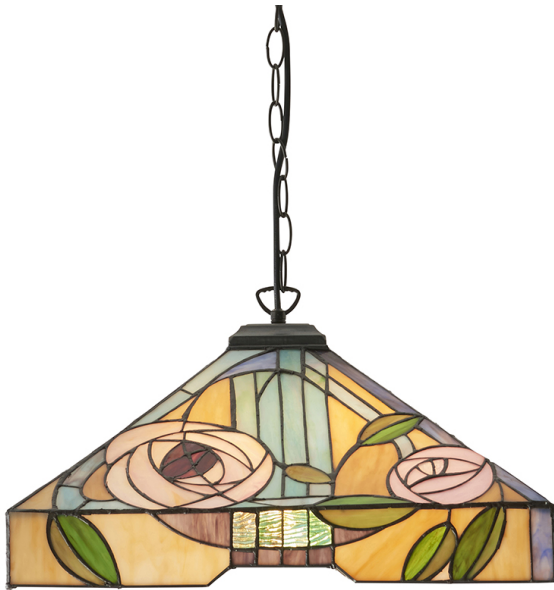

Interiors 1900 - Willow - 64384 - Satin Black Tiffany Glass 3 Light Ceiling Pendant Light

## DESCRIPTION

The large Willow pendant incorporates the famous Mackintosh style rose, with subtle pretty colours. Complemented by a dark bronze fitting, dimmable and compatible with LED lamps. Matching items available

## CATEGORY

- Brand: Interiors 1900
- Family: Willow
- Category: Indoor Lighting / Ceiling / Single

## APPEARANCE

- Shade: Tiffany Decorated Glass
- Detail: Satin Black Paint