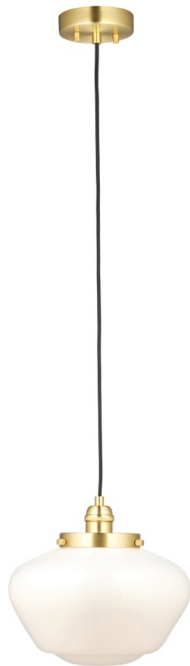

Endon Lighting - Clarence - 97692 - Brass Opal Glass Ceiling Pendant Light

#### REFERENCE

- SKU: FCL-15824
- Supplier SKU: 97692
- Barcode:

#### APPEARANCE

- Base: Polished Brass Plate
- Shade: Opal Glass

#### DIMENSION

- Height: 450 - 1520mm
- Diameter: 300mm
- Weight: 1.86kg