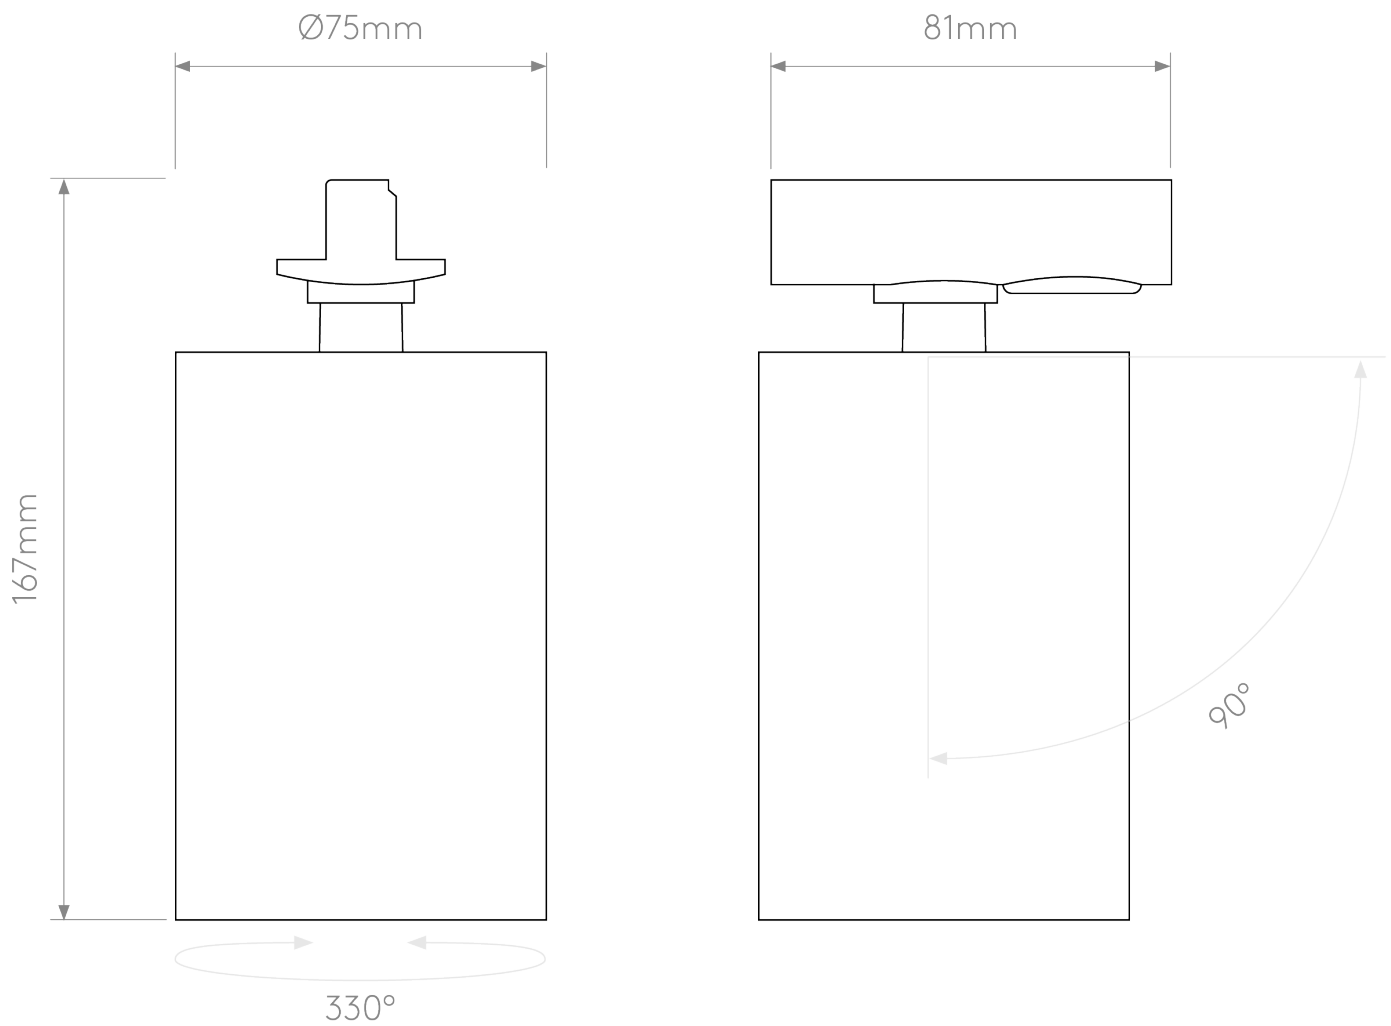

Astro Lighting - Can 75 Track Spot Head 1396030 - Matt White

CONTACT