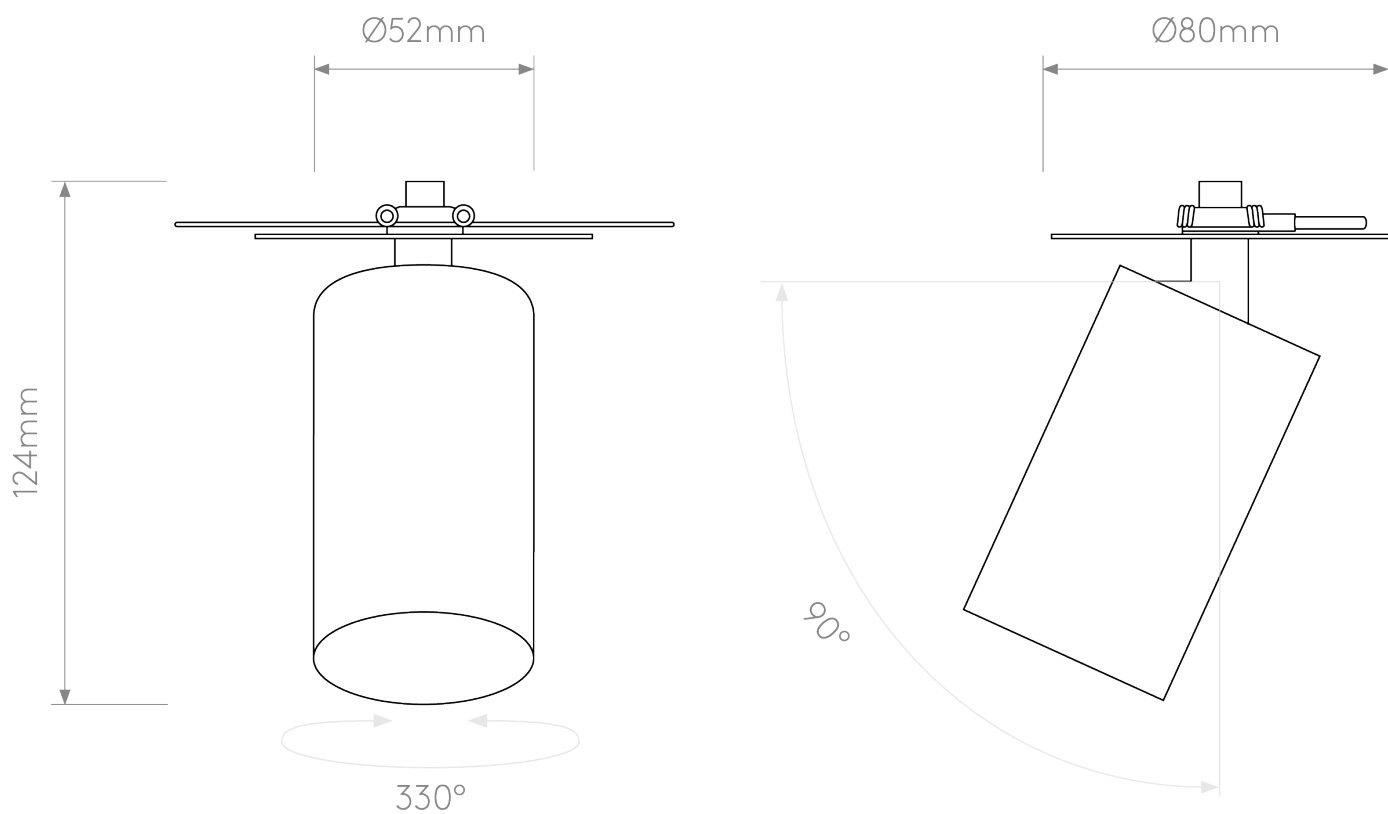

Astro Lighting - Can 50 Recessed 1396029 - Matt Black Spotlight

**CONTACT**