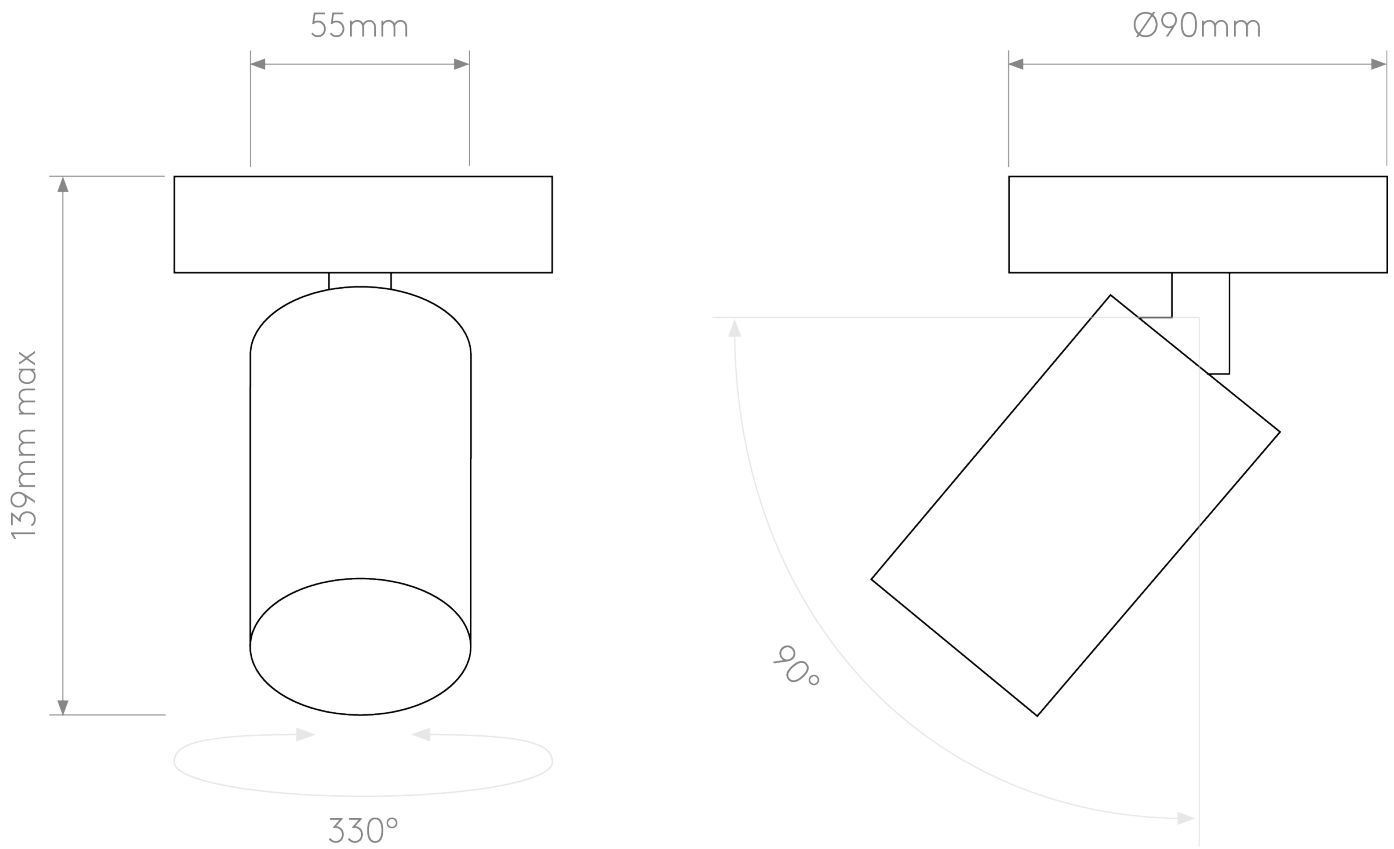

Astro Lighting - Can 50 Single 1396025 - Matt Black Spotlight

CONTACT