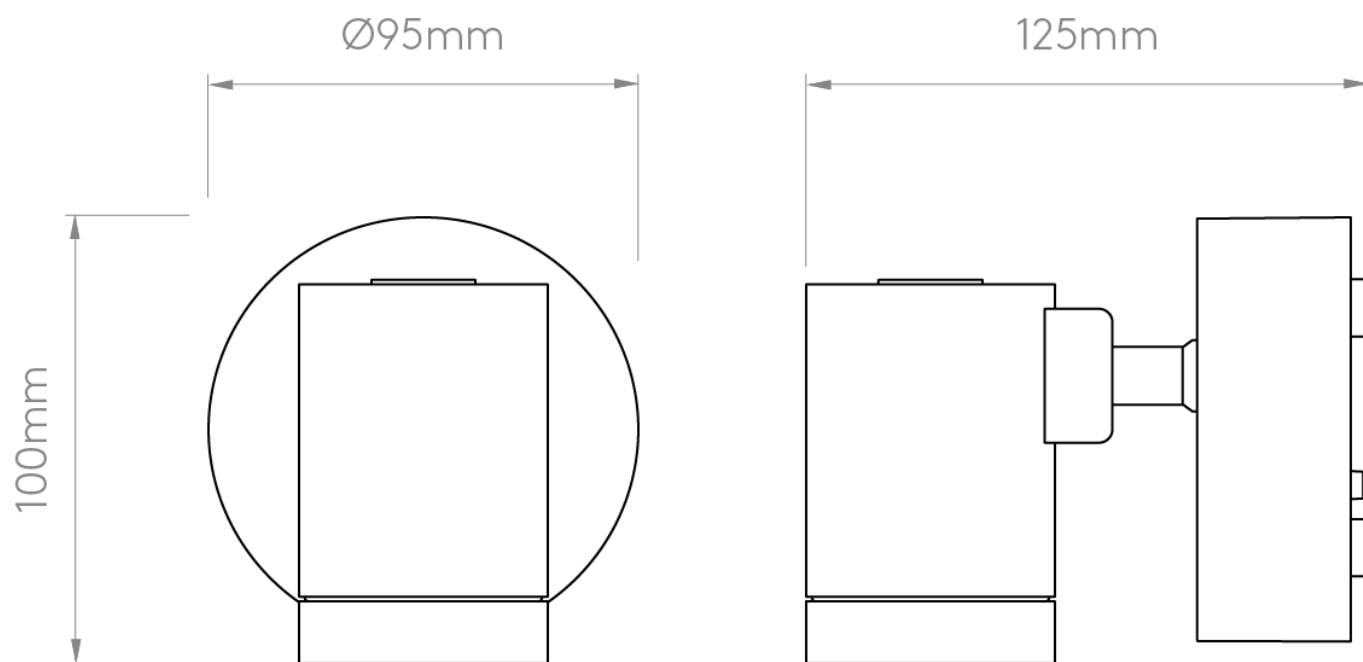

Astro Lighting - Bayville Single Spot 1401015 - IP65 Textured Black Wall Light

CONTACT