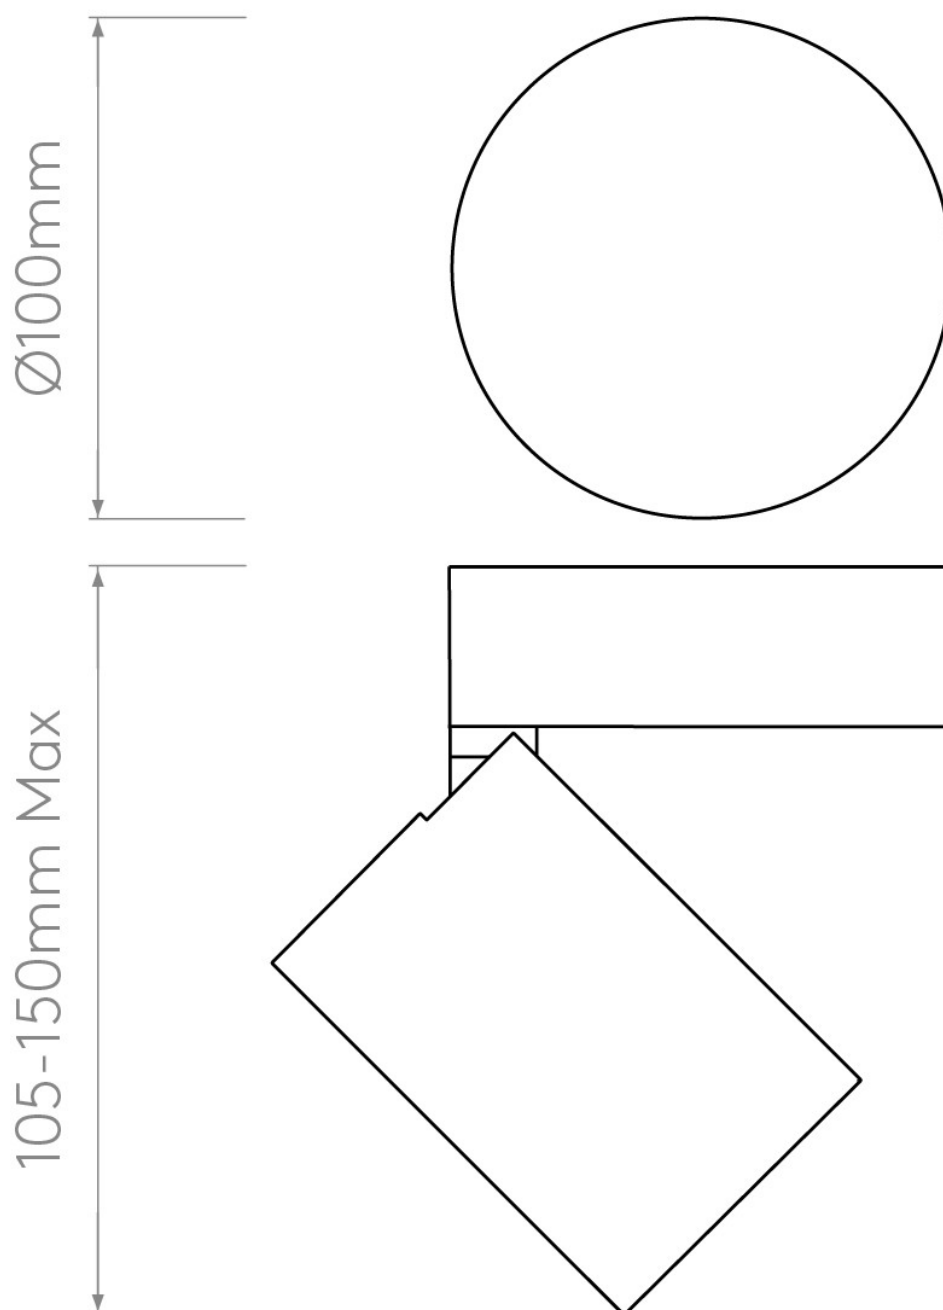

Astro Lighting - Lynx 1403006 - Matt Black Surface Mounted Downlight

CONTACT