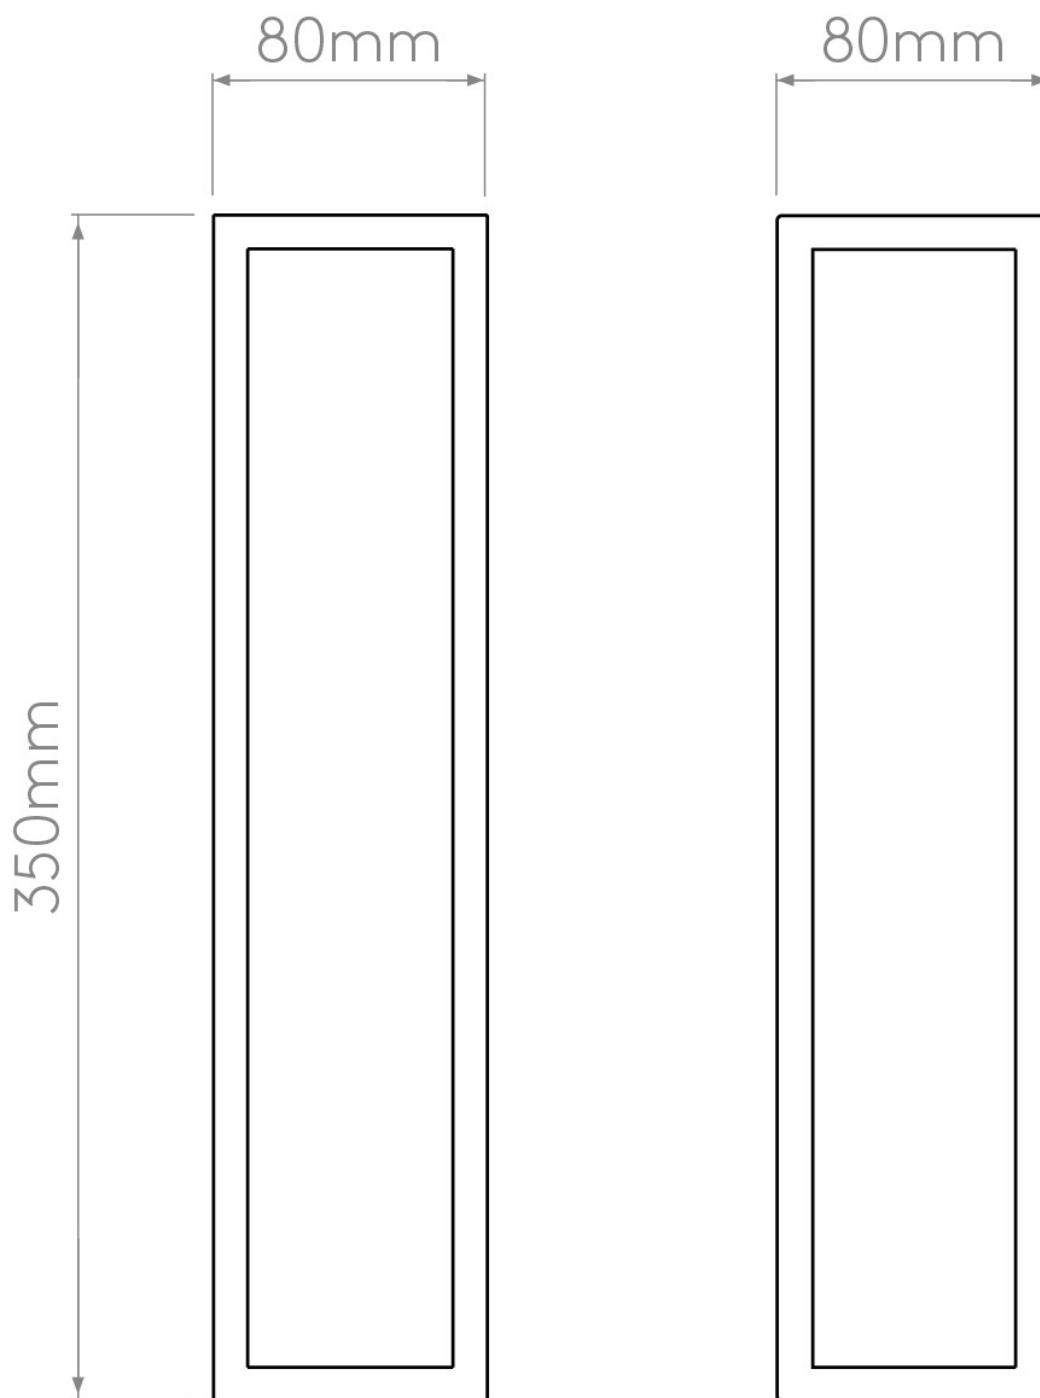

Astro Lighting - Harvard Wall 1402017 - IP44 Textured Black Wall Light

**CONTACT**