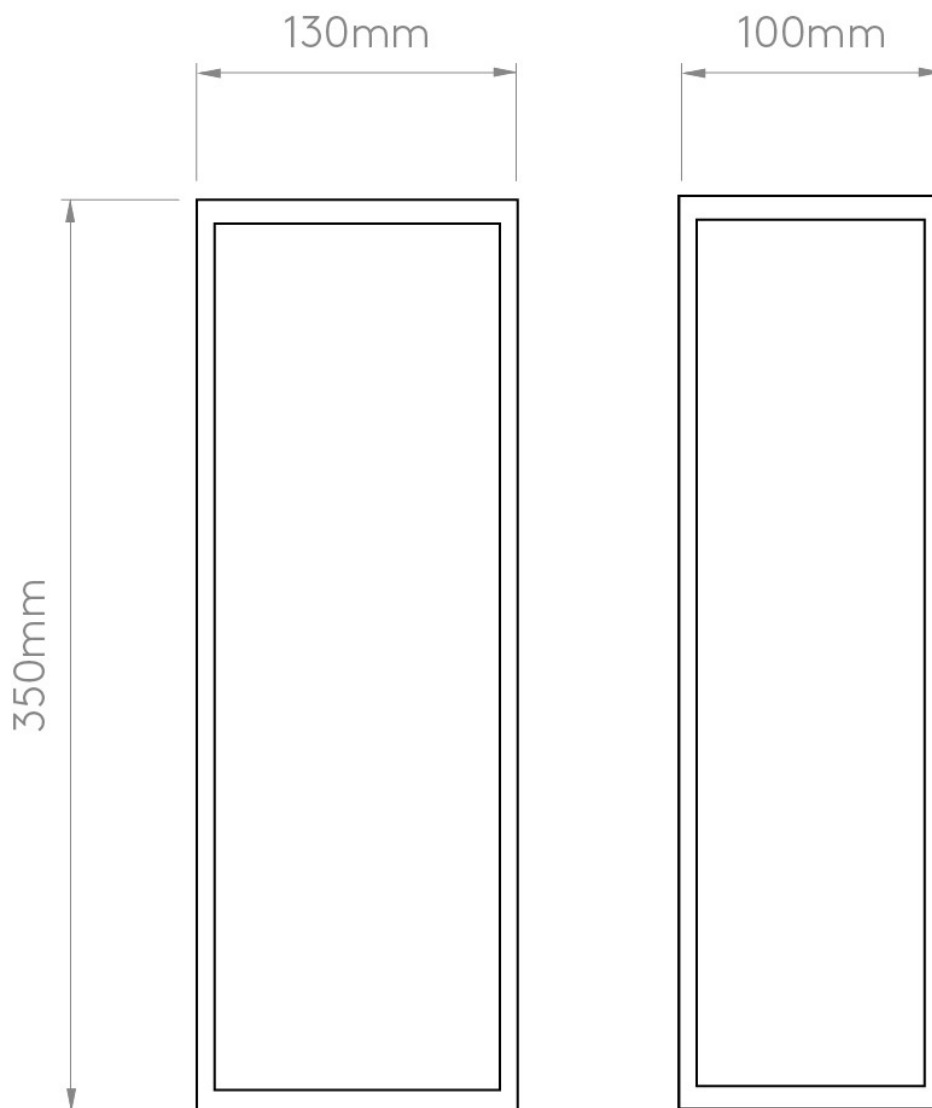

Astro Lighting - Messina 130 1183029 - IP44 Textured Black Wall Light

CONTACT