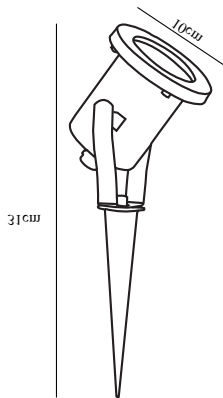

TAURUS | SPOT LIGHT | STAINLESS STEEL

77029934

nordlux®

Voltage (V): 230 Volt
IP degree: IP54
Maximum bulb wattage (W): 28W
Class (Class 1, Class 2, Class 3):
Class 1 (Earth contact)
Bulb base: GU10
Parallel connection: False

Color: Stainless steel
Height (cm): 31
EAN: 5701581324183
TUN: 1824818
Item Number: 77029934

Pcs Per Master Carton: 3
Sales Box Height (cm): 18
Sales Box Width(cm): 11
Sales Box Depth (cm): 11
Sales Box Volume m³ : 0.0022
Product net weight (kg): 0.52

Primary material: Stainless steel
Color of the Glass: Clear
Color of the cable: Black
Length of the cable (cm): 150
Surface material of the cable:
Rubber
Is the cable replaceable: False
Suitable for Seaside: No