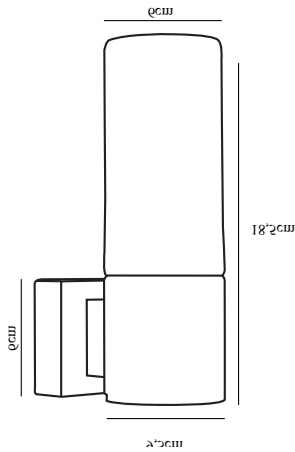

TANGENS SINGLE | BATH LIGHTING | BRUSHED STEEL

nordlux®

17131032

Voltage (V): 230 Volt

IP degree: IP44

Maximum bulb wattage (W): 40W

Class (Class 1, Class 2, Class 3):

Class 2 (Double isolated)

Bulb base: E14

Primary material: Glass

Secondary material: Metal

Color of the Glass: Opal white

Color: Brushed steel

Height (cm): 18.5

Width (cm): 6

Shade Diameter (cm): 6

Projection (cm): 9.5

EAN: 5701581119055

TUN: 5157240

Item Number: 17131032

Pcs Per Master Carton: 3

Sales Box Height (cm): 21

Sales Box Width(cm): 9

Sales Box Depth (cm): 18

Sales Box Volume m³ : 0.0034

Product net weight (kg): 0.5

• Manually blown frosted glass • Vertical and horizontal installation possible

Tangens bathroom light in a stylish and simple design from Nordlux.